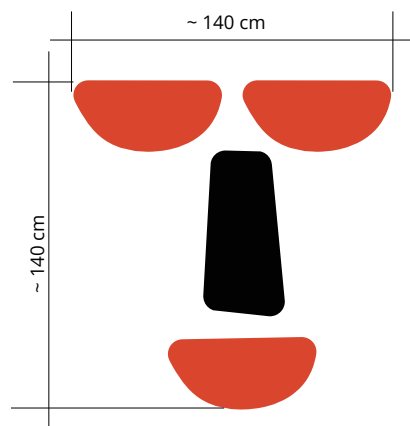

Le misure degli ingombri sono indicative - Overall dimensions are approximate - Les dimensions globales sont approximatives

7TRI9