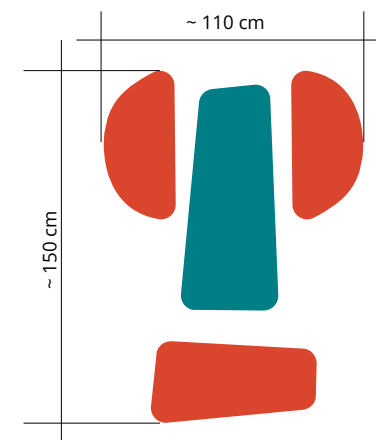

Le misure degli ingombri sono indicative - Overall dimensions are approximate - Les dimensions globales sont approximatives

7TRI11