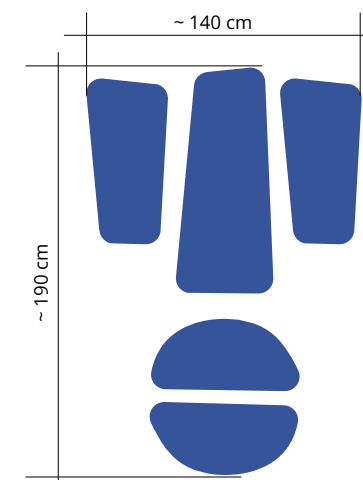

Le misure degli ingombri sono indicative - Overall dimensions are approximate - Les dimensions globales sont approximatives

7TRI15