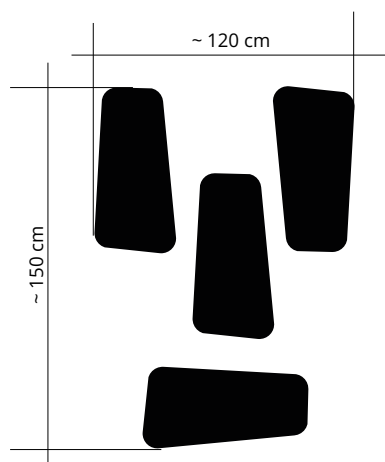

Le misure degli ingombri sono indicative - Overall dimensions are approximate - Les dimensions globales sont approximatives

7TRI12