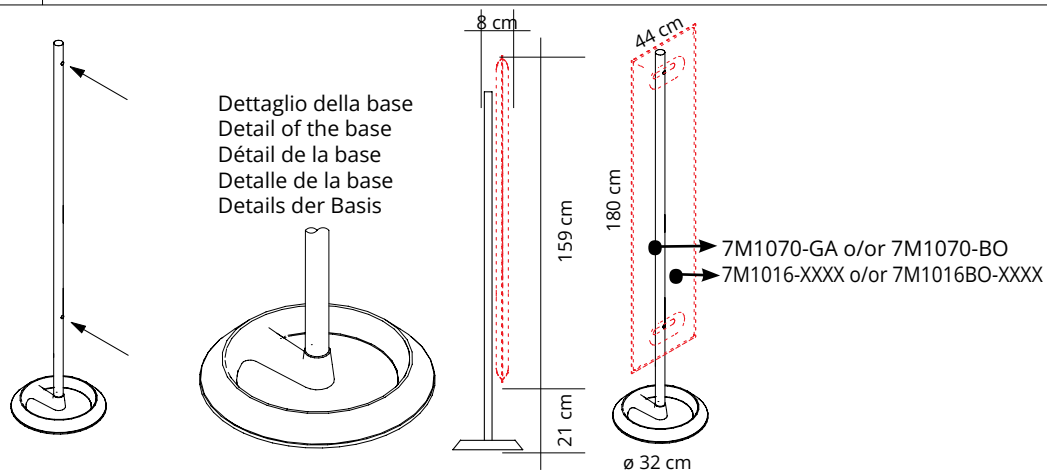

7M1070-GA

Grigio argento
Silver grey
Gris argenté
Gris plata
Silbergrau

7M1070-BO

Bianco opaco
Mat white
Blanc mat
Blanco mate
Mattweiß

Struttura in acciaio verniciato con polveri epossidiche con base in ghisa verniciata con polveri epossidiche per il montaggio di **1** pannello Mitesco 7M1016-XXXX, 7M1016BO-XXXX (XXXX = Variante colore).

Structure in powder-coated steel with base in powder-coated cast iron to mount **1** Mitesco panel code 7M1016-XXXX, 7M1016BO-XXXX (XXXX = Color option).

Structure en acier peint époxy avec base en fonte peinte époxy pour le montage de **1** panneau Mitesco réf. 7M1016-XXXX, 7M1016BO-XXXX (XXXX = option couleur)

Estructura de acero recubierto epoxi con base de hierro fundido recubierto epoxi para el montaje de **1** panel Mitesco 7M1016-XXXX, 7M1016BO-XXXX (XXXX = Variante color).

Standsäule aus pulverbeschichtetem Stahl mit Standfuß aus pulverbeschichtetem Gusseisen zur Aufstellung von **1** Mitesco-Paneel Art. 7M1016-XXXX, 7M1016BO-XXXX (XXXX = Farbvariante)