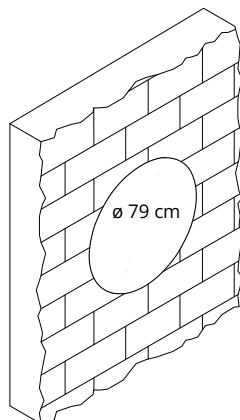

Colore
Colour

Codice/Code

71B80W-0001

Colore
Colour

Codice/Code

71B80W-8033

Pannello con imbottitura interna in poliester a **densità variabile** Snowsound® Technology. Rivestimento esterno in tessuto di poliester Trevira CS®. **Compresi 3 attacchi a parete.**

Panel with polyester internal padding with Snowsound® Technology **variable density**. Polyester covering in Trevira CS® fabric. **Including 3 wall connections.**

Panneau avec rembourrage interne en polyester à **densité variable** Snowsound® Technology. Revêtement externe en tissu de polyester Trevira CS®. **3 connexions murales inclus.**

Panel con acolchado interior de poliéster de **densidad variable** Snowsound® Technology. Revestimiento exterior de tejido de poliéster Trevira CS®. **Incluye 3 conexiones de pared.**

Panel mit Polyester-Füllmaterial von **unterschiedlicher Dichte** Snowsound® Technology. Polyester-Bezug aus Trevira CS®-Material. **Inklusive 3 Wandanschlüssen.**