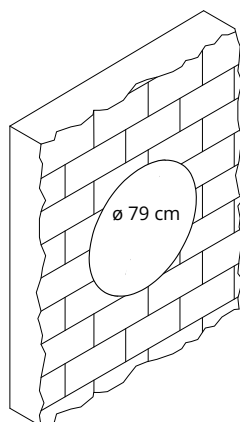

Colore
Colour

Codice/Code

71B80WD-0001

Colore
Colour

Codice/Code

71B80WD-8033

Pannello con imbottitura interna in poliester a **densità variabile** Snowsound® Technology. Rivestimento esterno in tessuto di poliester Trevira CS®. **Compresi 3 attacchi a parete.**

Panel with polyester internal padding with Snowsound® Technology **variable density**. Polyester covering in Trevira CS® fabric. **Including 3 wall connections.**

Panneau avec rembourrage interne en polyester à **densité variable** Snowsound® Technology. Revêtement externe en tissu de polyester Trevira CS®. **3 connexions murales inclus.**

Panel con acolchado interior de poliéster de **densidad variable** Snowsound® Technology. Revestimiento exterior de tejido de poliéster Trevira CS®. **Incluye 3 conexiones de pared.**

Panel mit Polyester-Füllmaterial von **unterschiedlicher Dichte** Snowsound® Technology. Polyester-Bezug aus Trevira CS®-Material. **Inklusive 3 Wandanschlüssen.**