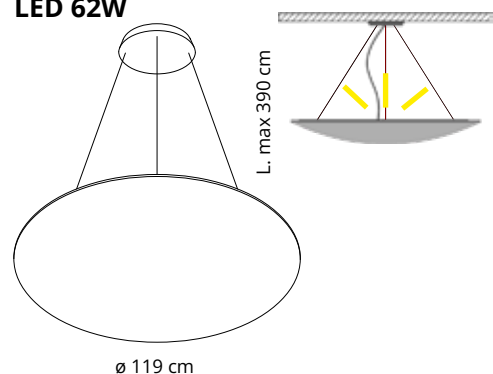

LED 62W

Colore
Colour

Codice/Code

7IB120CLR-0001

7IB120CLR-8007

Colore
Colour

Codice/Code

7IB120CLR-8033

7IB120CLR-6075

Pannello con imbottitura interna in poliester a **densità variabile** Snowsound® Technology. Rivestimento esterno in tessuto di poliester Trevira CS®. **Compresi attacchi a soffitto. CON LED 62W, 3000K**

Panel with polyester internal padding with Snowsound® Technology **variable density**. Polyester covering in Trevira CS® fabric. **Including ceiling connections. WITH LED 62W, 3000K**

Panneau avec rembourrage interne en polyester à **densité variable** Snowsound® Technology. Revêtement externe en tissu de polyester Trevira CS®. **Connexions plafond inclus. AVEC LED 62W, 3000K**

Panel con acolchado interior de poliéster de **densidad variable** Snowsound® Technology. Revestimiento exterior de tejido de poliéster Trevira CS®. **Incluye conexiones techo. CON LED 62W, 3000K**

Paneel mit Polyester-Füllmaterial von **unterschiedlicher Dichte** Snowsound® Technology. Polyester-Bezug aus Trevira CS®-Material. **Inklusive Deckenanschlüssen. MIT LED 62W, 3000 K**