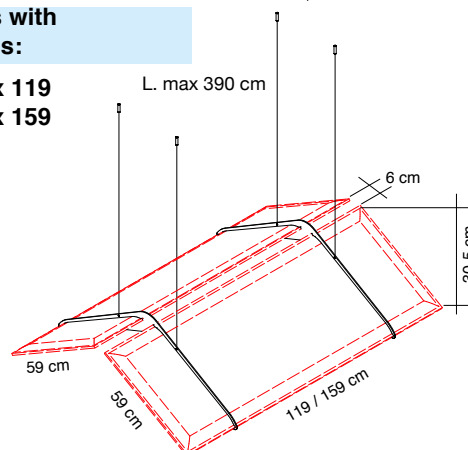

SPECIFICATION

Range: **PAGODA**
Design: **Caimi Lab**

“Snowsound Technology” sound-absorbing element, suspended from the ceiling with cables.

Panel description:

Both faces with convex section 36 mm thick, consisting of an internal padding in variable density polyester fiber. The density decreases moving towards the heart of the panel, which is covered on both sides with Trevira CS® polyester fabric, solidly applied to the padding. The panel is double sided, with same characteristics on both sides. It is characterized by the rigid edge obtained by the manufacturing process itself, without any supporting and/or stiffening frame.

The panel has been tested in reverberation chamber according to UNI EN ISO 354 and obtained “**Acoustic Absorption Class A**”, in accordance with UNI EN ISO 11654.

Panel dimensions:

119x44 cm	119x59 cm
139x44 cm	159x59 cm
159x44 cm	

For panels with dimensions:

44 x 119
44 x 139
44 x 159

For panels with dimensions:

59 x 119
59 x 159

Available colors:

6046

Light blue

1008

White

8002 *

Cool white

*available only for sizes:
119x44 / 159x44
119x59 / 159x59 cm

8033 *

Black

*available only for sizes:
119x44 / 159x44
119x59 / 159x59 cm

Deze informatie is afkomstig van de website van Zero-Z design / Akoestiekexpert.nl.