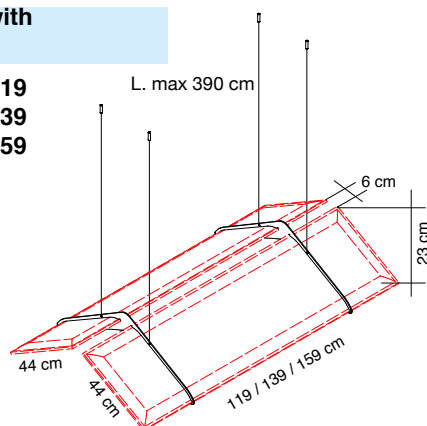

The panel has been tested in reverberation chamber according to UNI EN ISO 354 and obtained “**Acoustic Absorption Class A**”, in accordance with UNI EN ISO 11654.

Panel dimensions:

119x44 cm	119x59 cm
139x44 cm	159x59 cm
159x44 cm	

Fixing supports description:

Sound-absorbing lampshade, consisting of two epoxy powder-coated steel supporting elements into which two Snowsound sound-absorbing panels are inserted.

The ceiling attachment is composed of 4 galvanised steel cables with a slotted splicing at one end, each cable is held at the top by a turned and galvanised metal adjusting and locking element, at the bottom the slotted element is held by sheared and twisted shackles.

For panels with dimensions:

44 x 119
44 x 139
44 x 159

For panels with dimensions:

59 x 119
59 x 159

Available colors:

6046

Light blue

1008

White

8002 *

Cool white

*available only for sizes:
119x44 / 159x44
119x59 / 159x59 cm

8033 *

Black

*available only for sizes:
119x44 / 159x44
119x59 / 159x59 cm

Deze informatie is afkomstig van de website van Zero-Z design / Akoestiekexpert.nl.