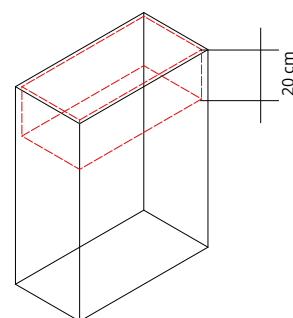

SPECIFICATION

Range: **MAXI**

Design: **Caimi Lab**

Codes: **363F-BO, 360F-BO, 365F-BO**

Dimensions: height 50/70/85 cm, length 42 cm, depth 27 cm

Description: plant pots with matt white epoxy-powder coated drum and based made from 1 mm thick sheet-steel rounded accident-proof edges and a foam profile to protect the floor. The top section features a removable inner tray made from black high-tech polymer.

MAXI plant pots meet the “CAM” Minimum Environmental Criteria.

Deze informatie is afkomstig van de website van Zero-Z design.
Voor vragen, toelichting en meer informatie kunt u contact opnemen met:

Zero-Z design