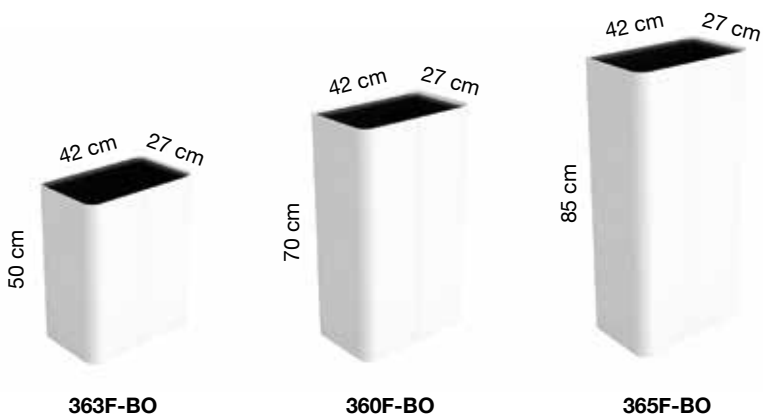

SPECIFICATION

Range: **MAXI**

Design: **Caimi Lab**

Codes: **363F-BO, 360F-BO, 365F-BO**

Dimensions: height 50/70/85 cm, length 42 cm, depth 27 cm

Description: plant pots with matt white epoxy-powder coated drum and based made from 1 mm thick sheet-steel rounded accident-proof edges and a foam profile to protect the floor. The top section features a removable inner tray made from black high-tech polymer.

MAXI plant pots meet the “CAM” Minimum Environmental Criteria.

Deze informatie is afkomstig van de website van Zero-Z design.
Voor vragen, toelichting en meer informatie kunt u contact opnemen met:

Zero-Z design