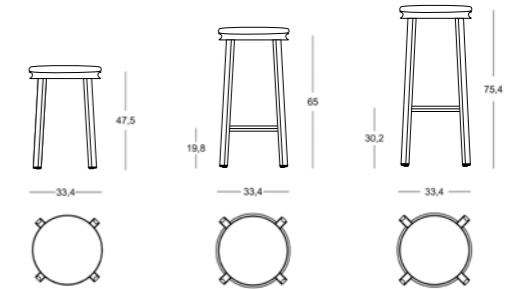

# Runout Swivel

Runout Swivel Soft Low  
White

Runout Swivel Soft Medium  
Beige

Runout Swivel Soft High  
Black

## Overview and dimensions

Runout Stool and Runout Swivel Stool

Runout low, medium and high

Runout Soft low, medium and high

Runout Swivel low, medium and high

Runout Swivel Soft low, medium and high