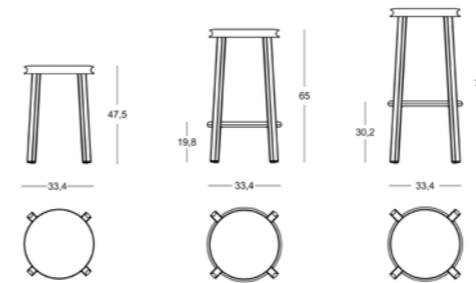

# Runout Swivel

Runout Swivel Soft Low  
White

Runout Swivel Soft Medium  
Beige

Runout Swivel Soft High  
Black

## Overview and dimensions

Runout Stool and Runout Swivel Stool

Runout low, medium and high

Runout Soft low, medium and high

Runout Swivel low, medium and high

Runout Swivel Soft low, medium and high