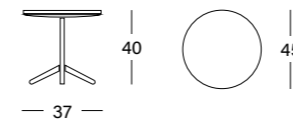

## Overview and dimensions

#### Side-Table

Side-table Height 40 cm

Side-table Height 60 cm