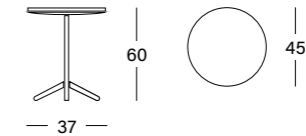

## Overview and dimensions

#### Side-Table

Side-table Height 40 cm

Side-table Height 60 cm