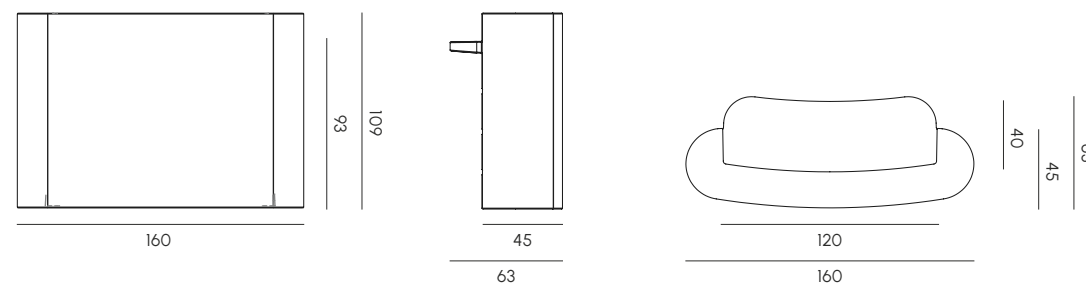

Vale modulo

Vale module

Struttura	Poleasy® 100% riciclabile	Frame	100% recyclable Poleasy®
Fonte luminosa	predisposto per n. 3 lampadine di tipo E27 LED, max 20W - 230V 50/60Hz indice di protezione: IP44 (non incluse)	Light source	Prepared for E27 LED bulb, max 20W - 230V 50/60Hz, protection index: IP44 (not included)

Colori e finiture standard

Standard colors and finishings

Finishing - IL

traslucido
translucent
110

Finishing - VL

beige
804

marrone
brown
92

verde*
green*
P845

verde acqua*
aquagreen*
P120

antracite*
anthracite*
210

* La quantità minima ordinabile è di 6 pezzi.
The minimum order quantity is 6 pieces.

Le immagini dei materiali e dei colori sono indicative, in quanto possono subire lievi variazioni in stampa.
The materials and colors images serve as a mere indication, as they can vary slightly when printed.