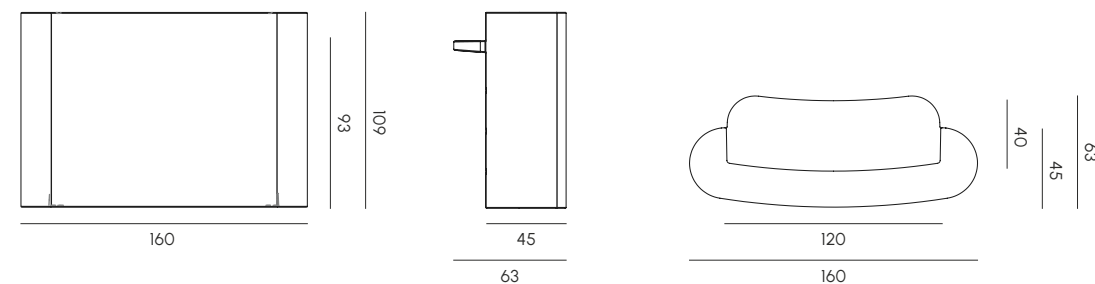

VALE

Vale modulo Vale module

Struttura	Poleasy® 100% riciclabile	Frame	100% recyclable Poleasy®
Fonte luminosa	predisposto per n. 3 lampadine di tipo E27 LED, max 20W - 230V 50/60Hz indice di protezione: IP44 (non incluse)	Light source	Prepared for E27 LED bulb, max 20W - 230V 50/60Hz, protection index: IP44 (not included)