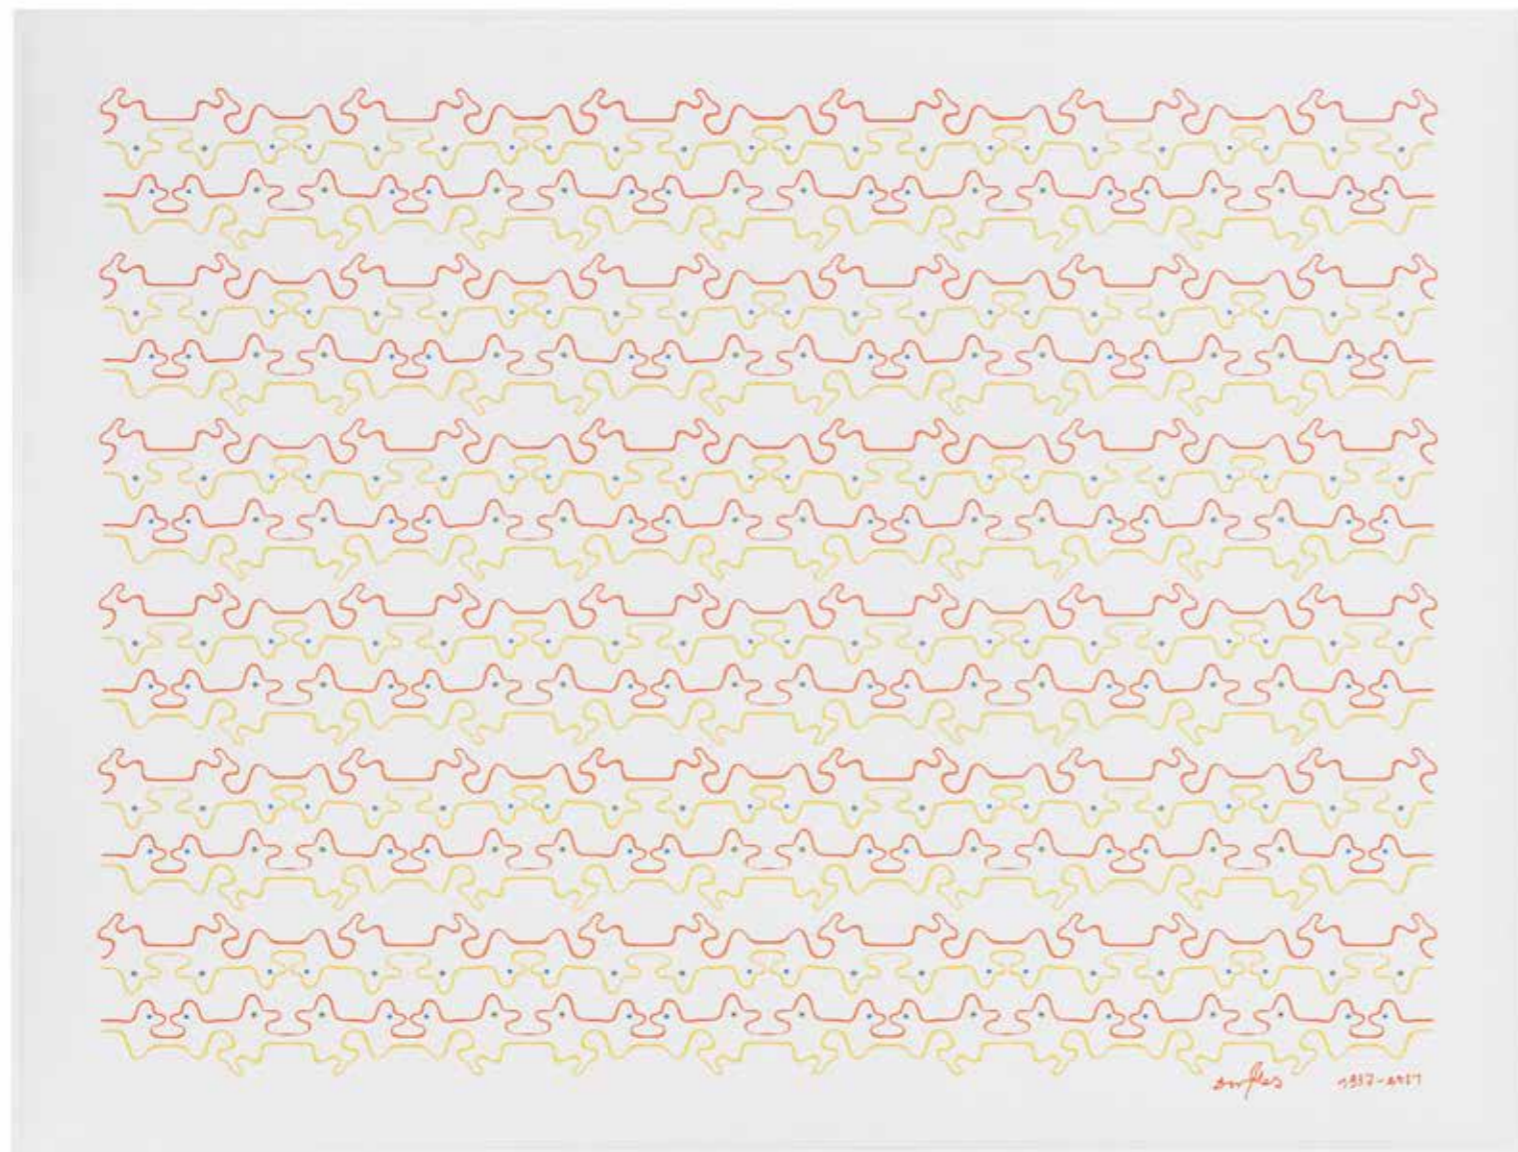

Clicca e scarica il pdf.

Click and download pdf file.

Download Snowound Art brochure

GILLO DORFLES

Per un gigantismo del disegno | Enormous design

UNTITLED, 1937-2017
Sound-absorbing Snowsound Art panel,
119 x 159 cm