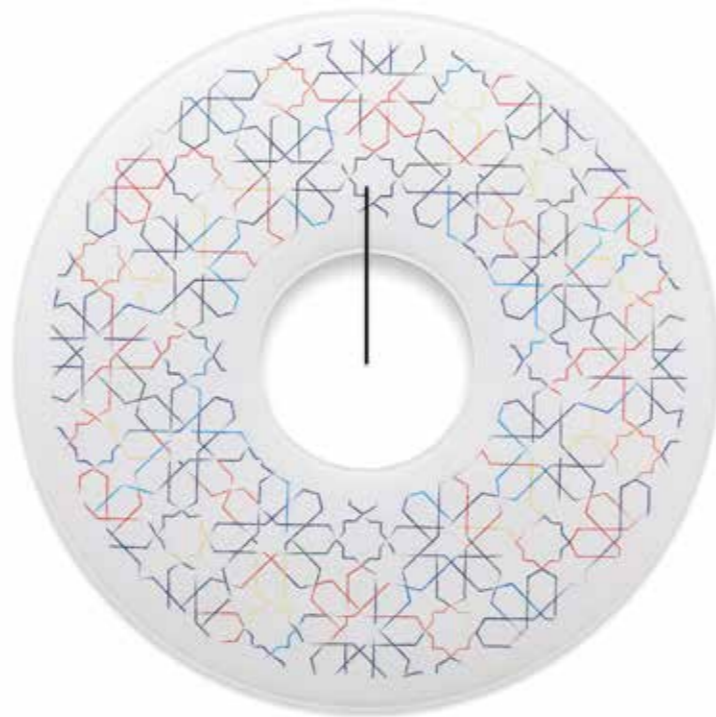

RIMATARA
Sound-absorbing Snowsound Art panel,
59 x 59 cm

SIC
Sound-absorbing Snowsound Art panel,
159 x 119 cm

Clicca e scarica
il pdf.

Click and download
pdf file.

**Download
Snowound Art
brochure**

MARIO TRIMARCHI

PAPAVERO
Sound-absorbing Snowsound Art panel,
ø 117 cm

SEZGIN AKSU

Un design indiziario | Design clues

Clicca e scarica il pdf.

Click and download pdf file.

**Download
Snowound Art
brochure**

LINES, 2019
Sound-absorbing Snowsound Art panel,
159 x 119 cm

OTTOMAN, 2019
Sound-absorbing Snowsound Art panel,
ø 119 cm

NATURE, 2019
Sound-absorbing Snowsound Art panel,
159 x 119 cm

Deze informatie is afkomstig van de website van Zero-Z design / Akoestiekexpert.nl.