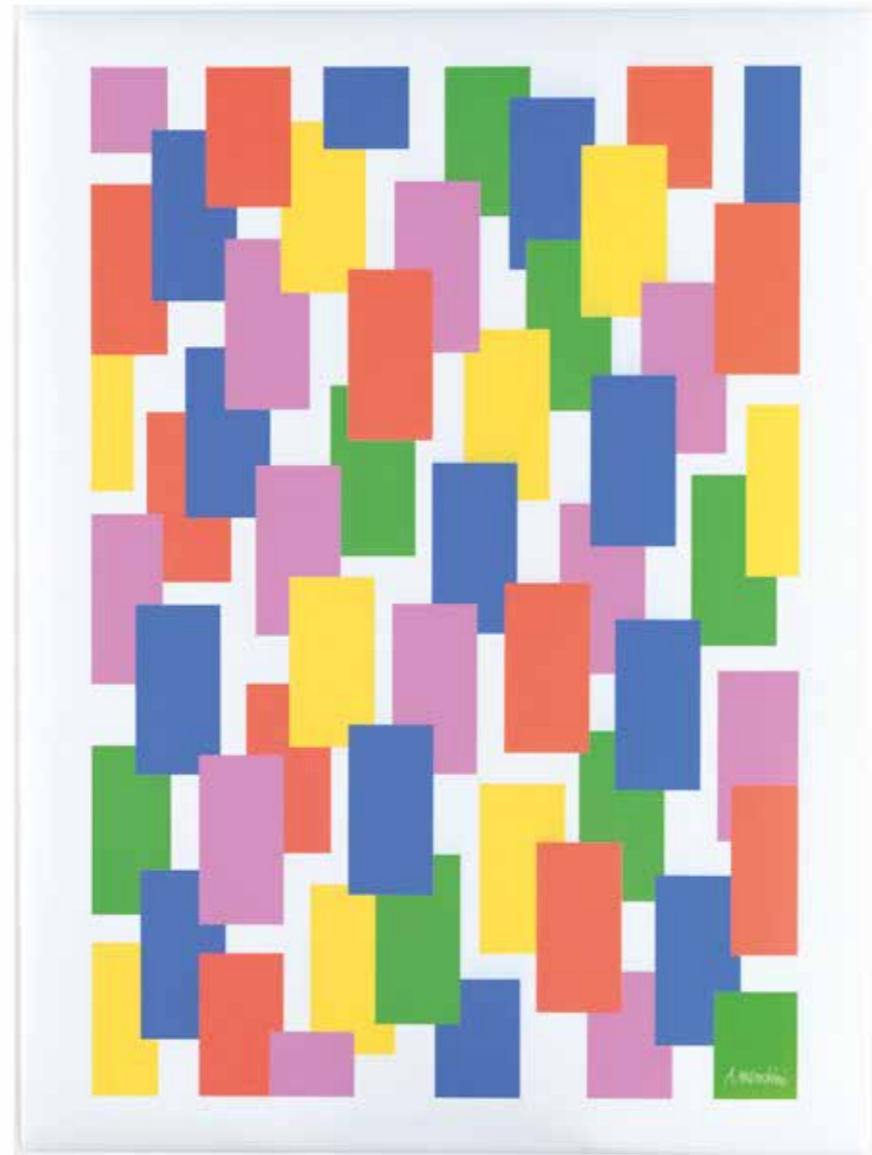

ALESSANDRO MENDINI

Le idee e le cose | Ideas, things

PROUST
Sound-absorbing Snowsound Art panel,
159 x 119 cm