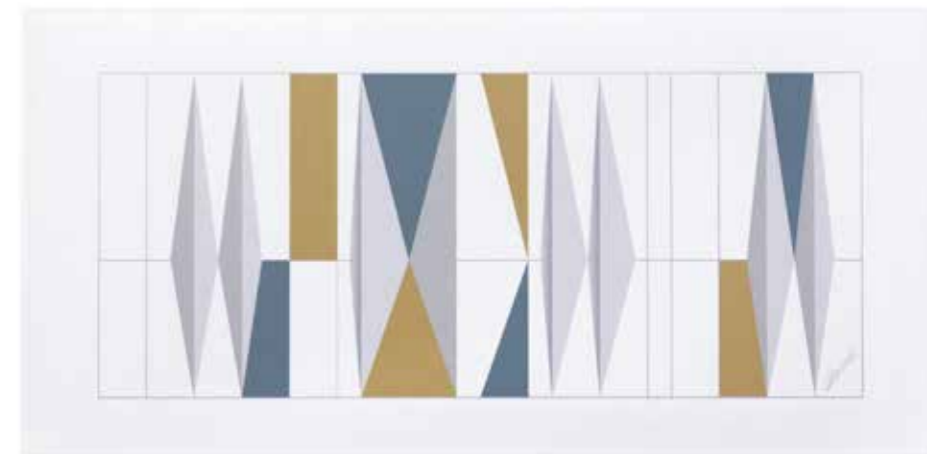

DECOR FOR VILLA PLANCHART AND VILLA NEMAZEE, 1955-1964
Sound-absorbing Snowsound Art panel,
59 x 119 cm