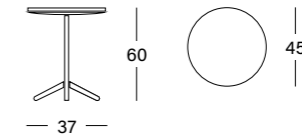

Side-table Height 60 cm

Color Plan

Pic

FRAME (TOP AND COLUMN)

Metal