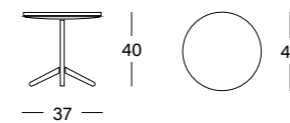

Overview and dimensions

Pic

Side-Table

Side-table Height 40 cm