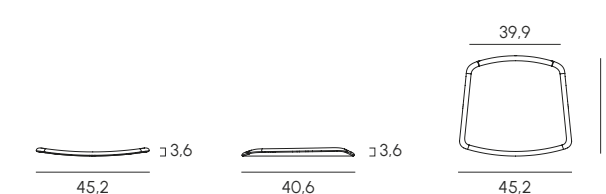

Cuscino per poltrona da pranzo
Fabric cushion for dining armchair