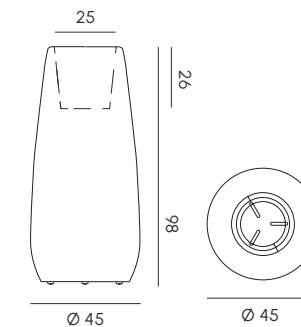

Pandora Pots are vases in three sizes that complete the Pandora collection designed by Brogliato Traverso for MY YOUR. Their minimalist, elegantly sinuous shapes, linear relief pattern and softness to the touch make these products extremely versatile. In fact, the space in which they are placed is decorated and emphasised in a consistently bourgeois style. Made of Poleasy®, available in embossed moulded, direct painting and luminous versions, they are easy to maintain and resistant to atmospheric agents. As with the Gem collection, the planter can be used as an ice box thanks to its water drainage cap.

Pandora vasi S e M
Pandori S and M planter

Pandora Fioriera/ Ice-box
Pandora planter/ Ice-box

PANDORA

By Brogliato Traverso

Sgabello S
Stool S

Sgabello M
Stool M

Sgabello L
Stool L

Tavolino
Coffee table

Vaso S
Pot S

Vaso M
Pot M

Fioriera/ Ice-box
Planter/ Ice-box

Struttura	Poleasy® 100% riciclabile
Fonte luminosa vasi	N° 1 o 2 lampadine E27 LED (non fornite) max 20W - 230V 50/60Hz in base alla misura
Alimentazione	110-240V 50/60Hz
Indice di protezione cavo di ricarica	IP44
Lunghezza cavo	2 m con spina
Switch	Spina