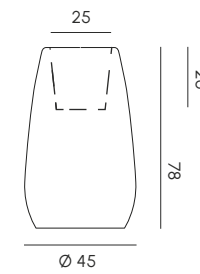

Pandora Pots are vases in three sizes that complete the Pandora collection designed by Brogliato Traverso for MY YOUR. Their minimalist, elegantly sinuous shapes, linear relief pattern and softness to the touch make these products extremely versatile. In fact, the space in which they are placed is decorated and emphasised in a consistently bourgeois style. Made of Poleasy®, available in embossed moulded, direct painting and luminous versions, they are easy to maintain and resistant to atmospheric agents. As with the Gem collection, the planter can be used as an ice box thanks to its water drainage cap.

Vaso S
Pot S

Vaso M
Pot M

Fioriera/ Ice-box
Planter/ Ice-box

Struttura	Poleasy® 100% riciclabile
Fonte luminosa vasi	N° 1 o 2 lampadine E27 LED (non fornite) max 20W - 230V 50/60Hz in base alla misura
Alimentazione	110-240V 50/60Hz
Indice di protezione cavo di ricarica	IP44
Lunghezza cavo	2 m con spina
Switch	Spina