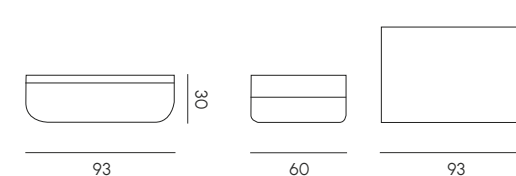

Tavolino 2054
Coffee table

Panca
Bench