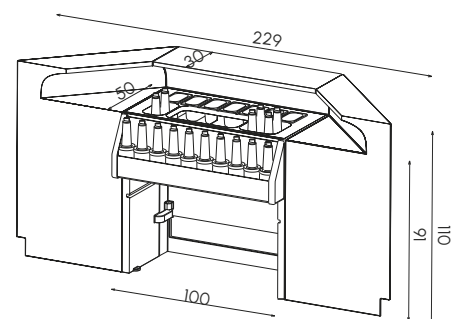

Misure tridimensionali del bancone Counter three-dimensional measures

Misure tridimensionali del bancone con cocktail station Counter three-dimensional measures with cocktail station

Caratteristiche di Cocktail station M Cocktail station M features

Realizzata in 2 componenti in ABS PMMA alimentare facile da pulire. Installazione con aggancio rapido sia su Nova e Dublin. Installabile ad incasso a piano. Vasca ghiaccio con capienza fino a circa 60 kg. Separatore amovibile per ghiaccio a cubetti o spezzato. Piletta di scarico. 7 vani per vaschette H100 x L108 x W176 cad. 2 vani portabottiglie interni vasca (2 + 4). Vaschette e bottiglie non sono incluse.

Made of 2 components in food-grade PMMA ABS easy to clean. Installation with quick release both on Nova and Dublin. It can be installed recessed in a worktop. Ice tank with capacity up to about 60 kg. Removable separator for ice in cubes or minced. Drainage pipe. 7 compartments for bowls H100 x L108 x W176 each. 2 internal bottle rack compartments (2 + 4). Bowls and bottles are not included.