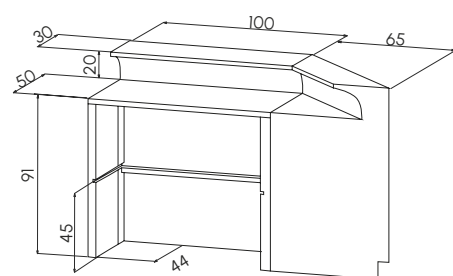

Misure tridimensionali del bancone
Counter three-dimensional measures

Misure tridimensionali del bancone con cocktail station
Counter three-dimensional measures with cocktail station

Caratteristiche di Cocktail station M
Cocktail station M features

Realizzata in 2 componenti in ABS PMMA alimentare facile da pulire. Installazione con aggancio rapido sia su Nova e Dublin. Installabile ad incasso a piano. Vasca ghiaccio con capienza fino a circa 60 kg. Separatore amovibile per ghiaccio a cubetti o spezzato. Piletta di scarico. 7 vani per vaschette H100 x L108 x W176 cad. 2 vani portabottiglie interni vasca (2 + 4). Vaschette e bottiglie non sono incluse.

Made of 2 components in food-grade PMMA ABS easy to clean. Installation with quick release both on Nova and Dublin. It can be installed recessed in a worktop. Ice tank with capacity up to about 60 kg. Removable separator for ice in cubes or minced. Drainage pipe. 7 compartments for bowls H100 x L108 x W176 each. 2 internal bottle rack compartments (2 + 4). Bowls and bottles are not included.