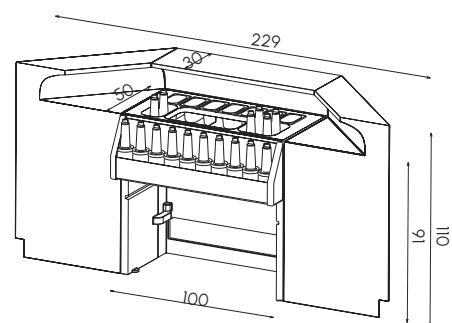

Minimal design with a convex front, perfect for any environment, easily configurable thanks to the linear and corner modules. The foldable sides of the linear module, combined with the ability to attach the top to them, reduce bulk and simplify transport, assembly, and storage. The entire bar is made of Poleasy, an evolution of polyethylene, non-porous and easy to clean, ensuring long-lasting durability and low maintenance. Ideal for bars, hotels, restaurants, and events. Available in luminous, basic, or velvet finish. Compatible with professional accessories such as cocktail stations and ABS speed racks, for high performance even in dynamic environments.

Misure tridimensionali del bancone
Counter three-dimensional measures

Misure tridimensionali del bancone con cocktail station
Counter three-dimensional measures with cocktail station

Caratteristiche di Cocktail station M
Cocktail station M features

Realizzata in 2 componenti in ABS PMMA alimentare facile da pulire. Installazione con aggancio rapido sia su Nova e Dublin. Installabile ad incasso a piano. Vasca ghiaccio con capienza fino a circa 60 kg. Separatore amovibile per ghiaccio a cubetti o spezzato. Piletta di scarico. 7 vani per vaschette H100 x L108 x W176 cad. 2 vani portabottiglie interni vasca (2 + 4). Vaschette e bottiglie non sono incluse.

Made of 2 components in food-grade PMMA ABS easy to clean. Installation with quick release both on Nova and Dublin. It can be installed recessed in a worktop. Ice tank with capacity up to about 60 kg. Removable separator for ice in cubes or minced. Drainage pipe. 7 compartments for bowls H100 x L108 x W176 each. 2 internal bottle rack compartments (2 + 4). Bowls and bottles are not included.