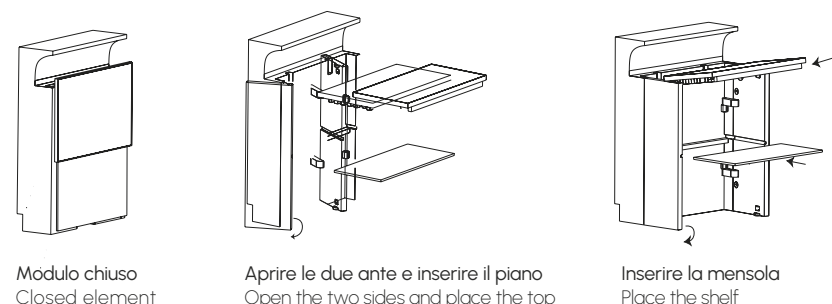

Nova modulo lineare
Nova straight element

Nova modulo angolare
Nova corner element

Nova modulo lineare con cocktail station ABS
Nova straight element with ABS cocktail station

Sistema di montaggio
Assembling System

Misure tridimensionali del bancone
Counter three-dimensional measures

Misure tridimensionali del bancone con cocktail station
Counter three-dimensional measures with cocktail station

Caratteristiche di Cocktail station M
Cocktail station M features

Realizzata in 2 componenti in ABS PMMA alimentare facile da pulire. Installazione con aggancio rapido sia su Nova e Dublin. Installabile ad incasso a piano. Vasca ghiaccio con capienza fino a circa 60 kg. Separatore amovibile per ghiaccio a cubetti o spezzato. Piletta di scarico. 7 vani per vaschette H100 x L108 x W176 cad. 2 vani portabottiglie interni vasca (2 + 4). Vaschette e bottiglie non sono incluse.

Made of 2 components in food-grade PMMA ABS easy to clean. Installation with quick release both on Nova and Dublin. It can be installed recessed in a worktop. Ice tank with capacity up to about 60 kg. Removable separator for ice in cubes or minced. Drainage pipe. 7 compartments for bowls H100 x L108 x W176 each. 2 internal bottle rack compartments (2 + 4). Bowls and bottles are not included.