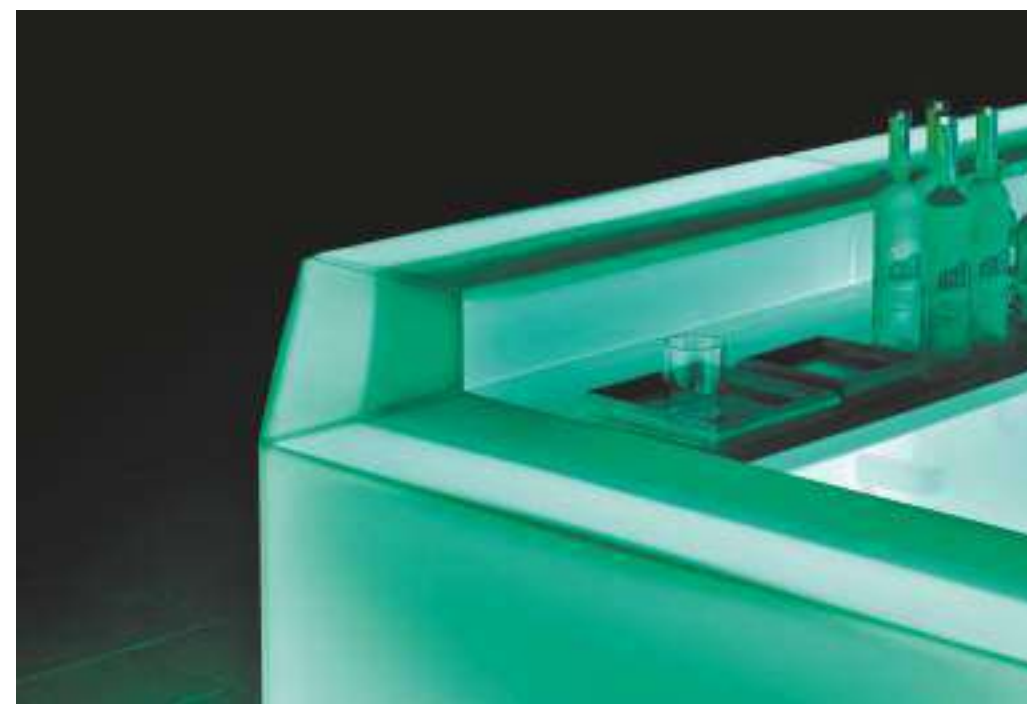

Nova bancone luminoso
Nova light counter