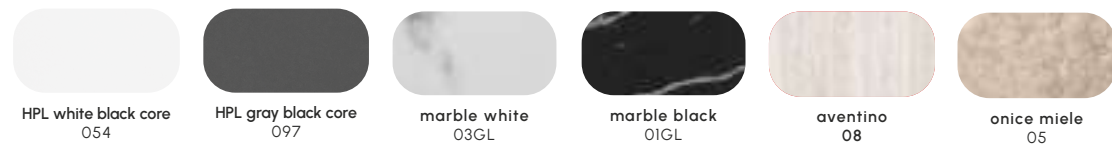

STONEWARE TOP

Maja - Mimi - Push - Piuma