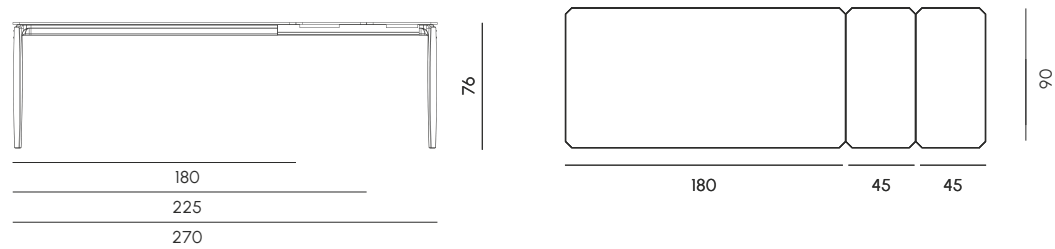

PUSH COLLECTION

Tavolo da pranzo allungabile 90 x 180 (+ 45 + 45)
Extendible dining table 90 x 180 (+ 45 + 45)