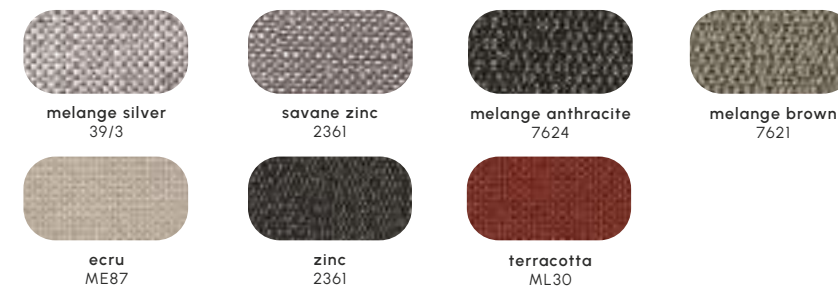

Fabric

melange silver
39/3

savane zinc
2361

melange brown
7621

melange anthracite
7624

Le immagini dei materiali e dei colori sono indicative, in quanto possono subire lievi variazioni in stampa.
The materials and colors images serve as a mere indication, as they can vary slightly when printed.

Colori standard
Standard colors

Chair and Dining armchair with fabric backrest TE

Sunbed

Structure and seat covering
Aluminium and Textilene®

Backrest, optional cushion and mattress
Fabric

Dining armchair Rope

Colori standard
Standard colors

Structure
Powder-coated 316 steel

oyster white
1013

pastel blue
5024

Le immagini dei materiali e dei colori sono indicative, in quanto possono subire lievi variazioni in stampa.
The materials and colors images serve as a mere indication, as they can vary slightly when printed.