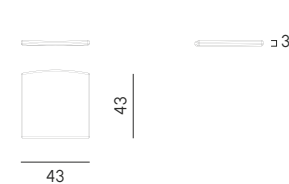

Cuscino opzionale per sedia e poltrona
Optional chair and armchair cushion