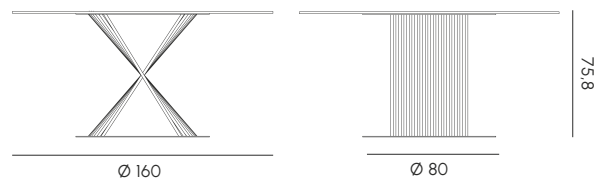

Tavolo da pranzo tondo Ø 160
Round dining table Ø 160