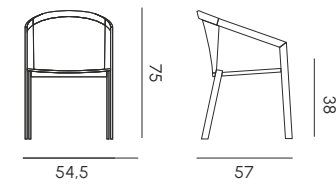

Poltrona da pranzo con schienale TE
Dining armchair with fabric backrest TE