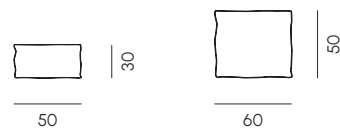

Cuscini opzionali
Optional pillows

50

60

08

05

Struttura	Pressofusione ed estrusi di alluminio verniciato a polveri epossidiche
Cinghiatura seduta	Polipropilene
Imbottitura	Poliuretano sagomato a densità differenziata
Membrana idrofilica	Tessuto impermeabile e traspirante
Rivestimento	Tessuto idrorepellente per esterni
Cuscini decorativi	Fibra di cotone con fodera in tessuto per esterni
Copertura impermeabile	Poliestere con superficie resinata

Frame	Powder-coated die-cast aluminium and extrusions
Seat webbing	Polypropylene
Upholstery	Different density shaped polyurethane
Hydrophilic membrane	Waterproof and breathable fabric
Covering	Outdoor water-repellent fabric
Cushions	Padding in cotton fiber cover in outdoor fabrics
Waterproof cove cloth	Polyester with external resin surface