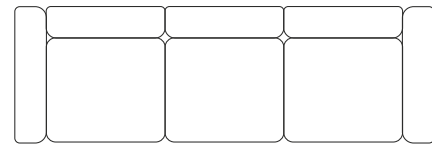

Height: 66 / 40 seat

Divano 2 posti
2 seats sofa

214

Height: 66 / 40 seat

Divano 3 posti
3 seats sofa

300

Height: cm 66 / 40 seat

98