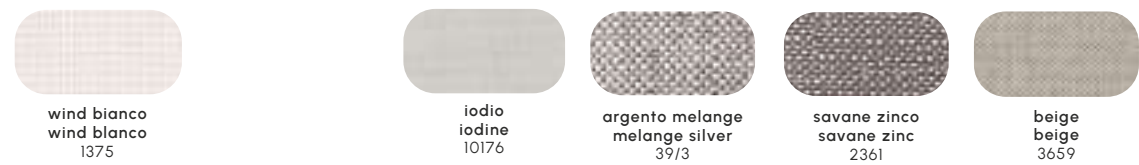

FABRIC

Soletto curtains

Soletto cushion covers