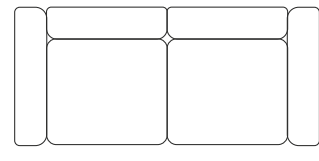

Divano 2 posti
2 seats sofa

214

Height: 66 / 40 seat