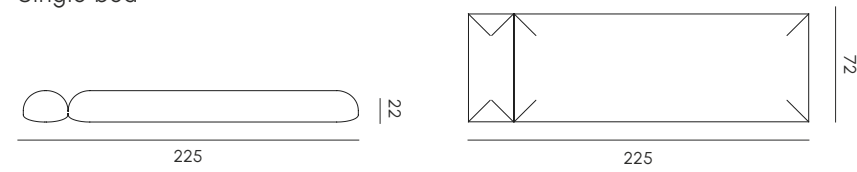

WAVE COLLECTION

By MY YOUR

Lettino singolo
Single bed

Lettino matrimoniale
Double bed

Cuscino 30 x 50
30 x 50 pillow

Cuscino 50 x 50
50 x 50 pillow

Cuscino 70 x 70
70 x 70 pillow

Imbottitura	Truciol di poliuretano	Upholstery	Polyurethane chips
Membrana idrofilica	Tessuto impermeabile e traspirante	Hydrophilic membrane	Waterproof and breathable fabric
Rivestimento	Fibra PVC 70% PES 30%	Covering	PVC 70% PES 30% fiber