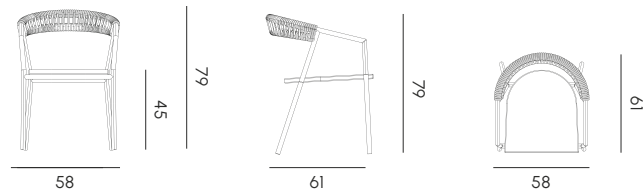

MAJA COLLECTION

By MY YOUR

Maja sedia Maja chair