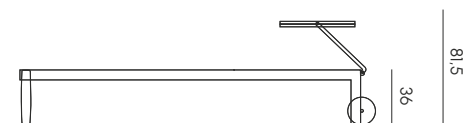

Cuscino per poltroncina Rope incluso
Rope armchair inclusive cushion

Letino
Sunbed

Schienale regolabile a 120° 127° 140° 158°
Adjustable backrest at 120° 127° 140° 158°

Letino con parasole e ruote
Sunbed with adjustable awing and wheels