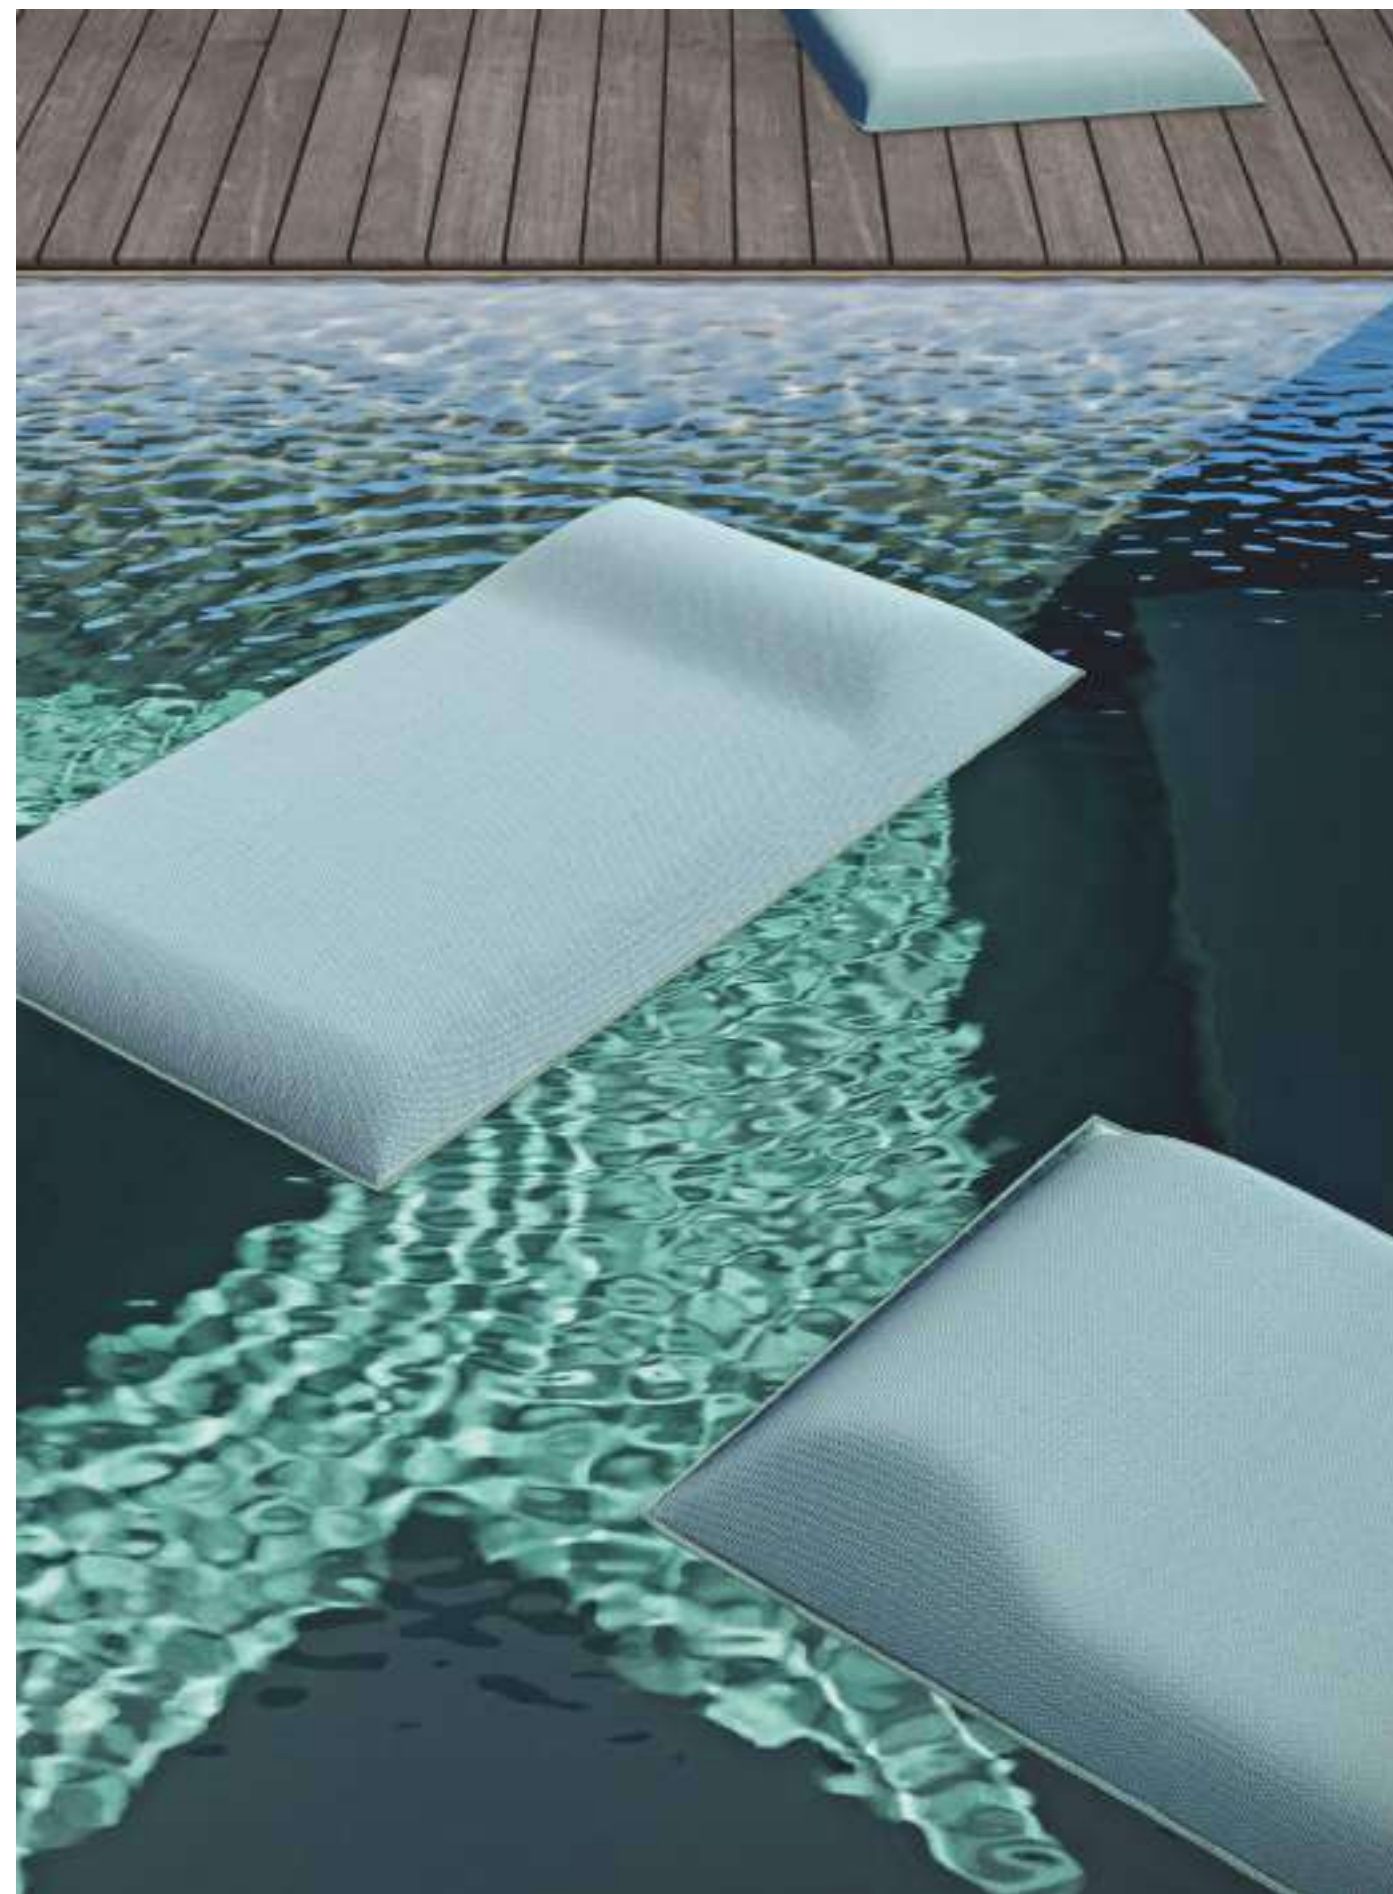

The Louis floating shaped cushion is the epitome of comfort and practicality. Made with high-density polyurethane foam and covered in textile-effect eco-leather, it is resistant to weather and UV rays. Perfect for relaxing in the water or poolside, it creates an atmosphere of pure comfort and enjoyment thanks to the high-density foam and smart design, getting back on the cushion when it's in the water is effortless. Louis is available in two colors: light blue, reminiscent of the sea, and Jute, inspired by the warmth of sand and the natural tones of the beach. With its refined look, functional features, and the quality of Made in Italy craftsmanship, LOUIS is the design floating mattress that didn't exist until now and it completes any outdoor setting with style.