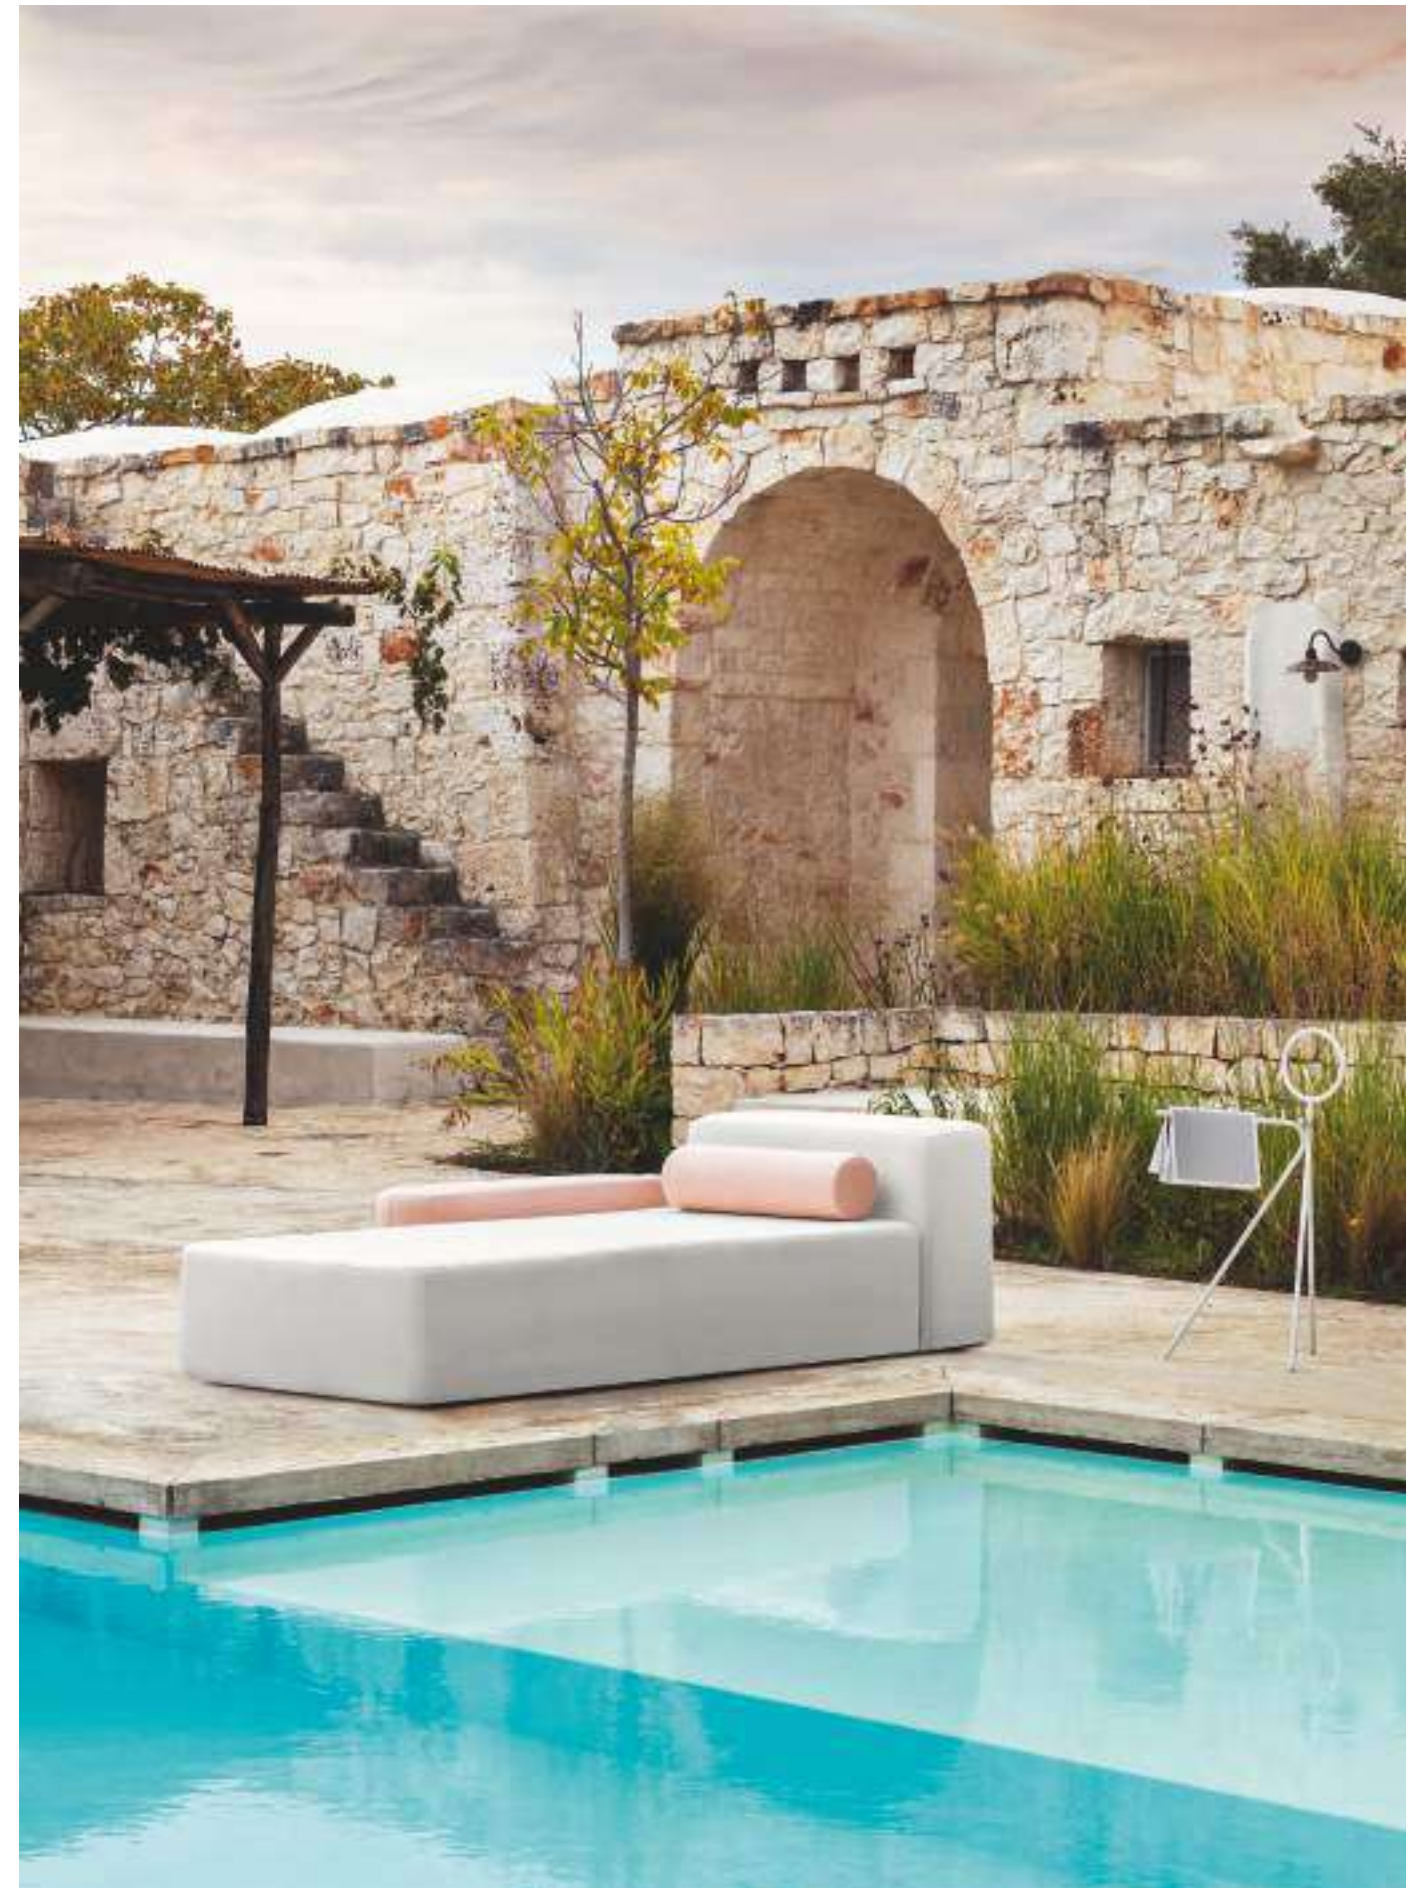

MARE

COLLECTION

Mare è una collezione di moduli componibili dalle linee regolari che evocano la leggerezza di un mare calmo e i colori delicati dell'estate, del mare e della terra. Mare è un sistema modulare di sedute in poliuretano, rivestite da una membrana idrorepellente e da tessuti SUNBRELLA. I basamenti realizzati con pannelli di ABS che evitano la deformazione dovuta all'umidità, sono sostenuti e agganciati su piedini in alluminio pressofuso verniciato a polveri. I cuscini, con le stesse caratteristiche tessili dei basamenti, sono disponibili in diverse forme, con e senza zavorra. Per preservarne la bellezza nel tempo, si consiglia l'utilizzo di cover protettive e una cura costante.

Mare is a collection of modular units with clean, regular lines that evoke the lightness of a calm sea and the delicate colors of summer, the ocean, and the earth. Mare is a modular seating system made of polyurethane, covered with a water-repellent membrane and SUNBRELLA fabrics. The bases, made from ABS panels that resist warping caused by humidity, are supported and connected by powder-coated die-cast aluminum feet. The cushions, made with the same fabric features as the bases, are available in various shapes, with or without ballast. To preserve the beauty of the collection over time, the use of protective covers and regular care is recommended.