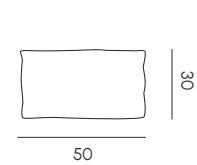

WAVE COLLECTION

By MY YOUR

Lettino singolo
Single bed

Lettino matrimoniale
Double bed

Cuscino 30 x 50
30 x 50 pillow

Cuscino 50 x 50
50 x 50 pillow

Cuscino 70 x 70
70 x 70 pillow

Imbottitura	Truciol di poliuretano	Upholstery	Polyurethane chips
Membrana idrofilica	Tessuto impermeabile e traspirante	Hydrophilic membrane	Waterproof and breathable fabric
Rivestimento	Fibra PVC 70% PES 30%	Covering	PVC 70% PES 30% fiber