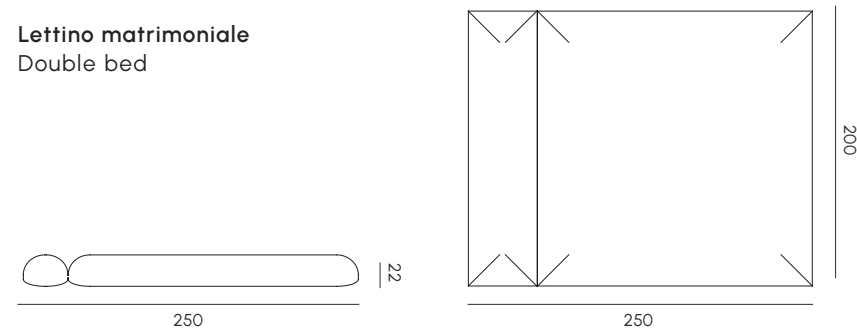

Lettino matrimoniale
Double bed