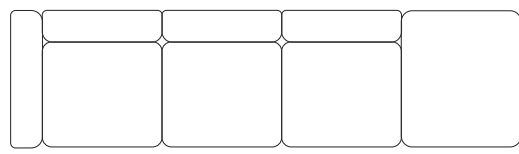

Divano 3 posti con allunga
3 seats sofa with extension

Height: cm 66 / 40 seat

363