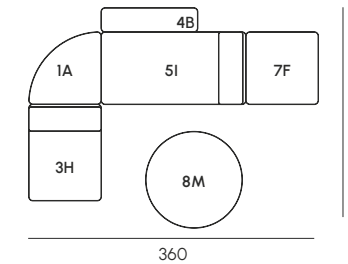

PUSH COLLECTION

Struttura	Pressofusione ed estrusi di alluminio verniciati a polvere ipossidiche.	Frame	Powder-coated die-cast aluminium and extrusions
Piano	Gres porcellanato	Top	Porcelain stoneware
Piedini	Materiale termoplastico	Feets	Thermo-plastic material

Colori standard
Standard colors

MARE COLLECTION

By Serena Confalonieri

Set 5

Struttura base	Pannello in ABS nero	Frame	Black ABS panel
Imbottitura	Poliuretano sagomato	Upholstery	Shaped polyurethane
Piedini	Alluminio	Feets	Aluminium
Membrana idrofilica	Tessuto impermeabile e traspirante	Hydrophilic membrane	Waterproof and breathable fabric
Rivestimento	Tessuto idrorepellente per esterni	Covering	Outdoor water-repellent fabric
Cuscini decorativi	Fibra di cotone con fodera in tessuto per esterni	Cushions	Padding in cotton fiber Cover in outdoor fabrics
Telo a copertura impermeabile	Poliestere con superficie resinata	Waterproof cove cloth	Polyester with external resin surface

Colori standard
Standard colors