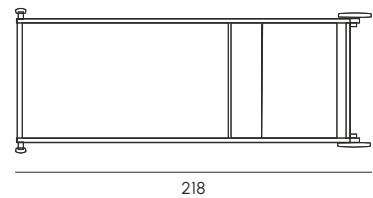

Cuscino per poltroncina Rope incluso
Rope armchair inclusive cushion

Letino
Sunbed

Schienale regolabile a 120° 127° 140° 158°
Adjustable backrest at 120° 127° 140° 158°

Letino con parasole e ruote
Sunbed with adjustable awing and wheels