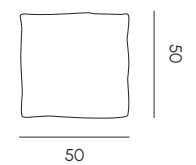

WAVE COLLECTION

By MY YOUR

Lettino singolo
Single bed

Lettino matrimoniale
Double bed

Cuscino 30 x 50
30 x 50 pillow

Cuscino 50 x 50
50 x 50 pillow

Cuscino 70 x 70
70 x 70 pillow

Imbottitura	Truciol di poliuretano	Upholstery	Polyurethane chips
Membrana idrofilica	Tessuto impermeabile e traspirante	Hydrophilic membrane	Waterproof and breathable fabric
Rivestimento	Fibra PVC 70% PES 30%	Covering	PVC 70% PES 30% fiber