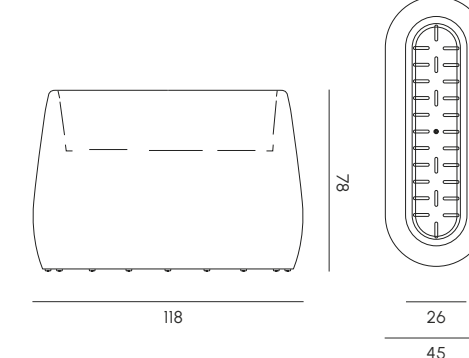

Fioriera/ Ice-box
Planter/ Ice-box

Struttura	Poleasy® 100% riciclabile
Fonte luminosa vasi	N° 1 o 2 lampadine E27 LED (non fornite) max 20W - 230V 50/60Hz in base alla misura
Alimentazione	110-240V 50/60Hz
Indice di protezione cavo di ricarica	IP44
Lunghezza cavo	2 m con spina
Switch	Spina

Frame	100% recyclable Poleasy®
Pods light source	N° 1-2 E27 LED bulbs (not included) max 20W - 230V 50/60Hz depending by the size
Power supply	110-240V 50/60Hz
Recharging cable protection index	IP44
Recharging cable length	2m with plug
Switch	Plug