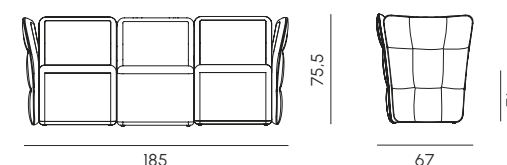

Divano 3 posti
3 seats sofa