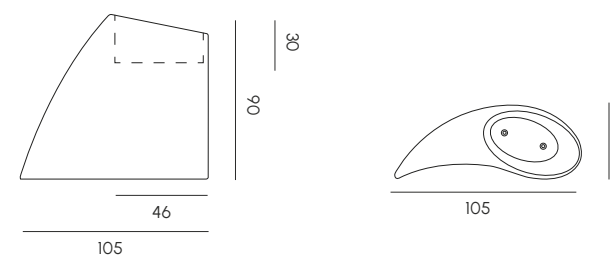

Fioriera, ice-box
Planter, ice-box

Struttura Poleasy® 100% riciclabile

Frame 100% recyclable Poleasy®