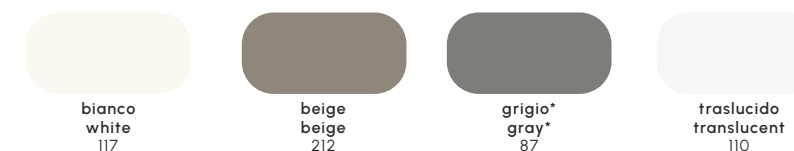

Colori e finiture standard
Standard colors and finishings

Finishing - GS

Finishing - IL

Finishing - VL