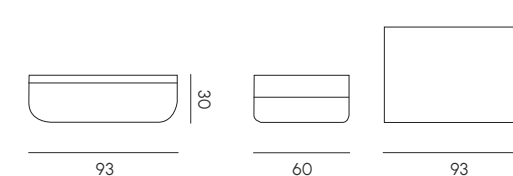

Tavolino 2054
Coffee table

Panca
Bench