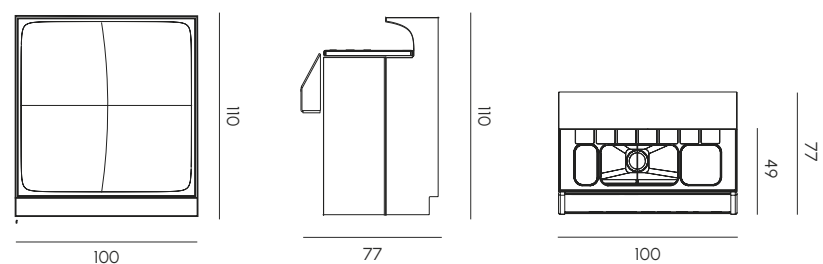

Nova modulo lineare con cocktail station ABS
Nova straight element with ABS cocktail station