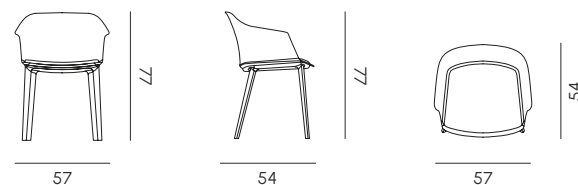

Poltrona da pranzo con cuscino integrato
Dining armchair with integrated cushion