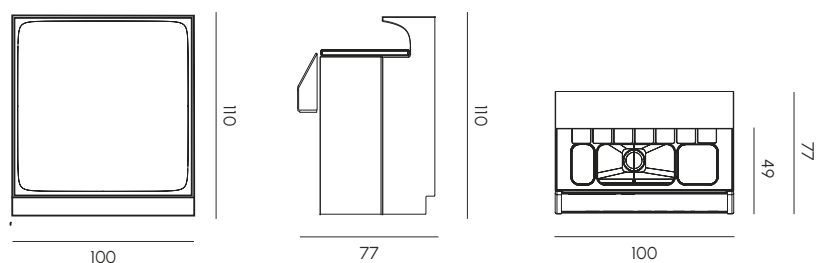

Dublin modulo lineare con cocktail station ABS
Dublin straight element with ABS cocktail station

65