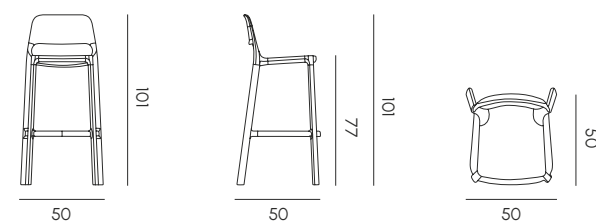

Sgabello
Stool

Struttura	Polipropilene + fibre di vetro
Piedini	Polipropilene
Impilaggio consigliato	5 pz
Imballo	4 pz

Frame	Polypropylene + glass fiber
Feets	Polypropylene
Recommended stacking method	5 pcs
Packaging	4 pcs