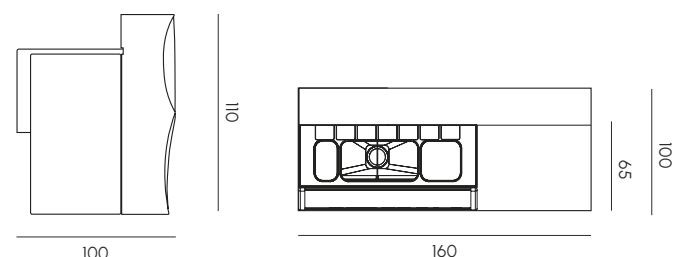

Baraonda modulo lineare con cocktail station ABS
Baraonda straight element with ABS cocktail station