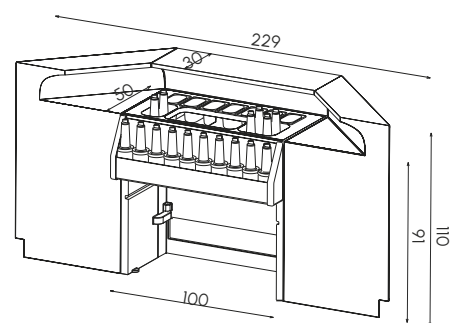

Misure tridimensionali del bancone con cocktail station
Counter three-dimensional measures with cocktail station

Caratteristiche di Cocktail station M
Cocktail station M features

Realizzata in 2 componenti in ABS PMMA alimentare facile da pulire. Installazione con aggancio rapido sia su Nova e Dublin. Installabile ad incasso a piano. Vasca ghiaccio con capienza fino a circa 60 kg. Separatore amovibile per ghiaccio a cubetti o spezzato. Piletta di scarico. 7 vani per vaschette H100 x L108 x W176 cad. 2 vani portabottiglie interni vasca (2 + 4). Vaschette e bottiglie non sono incluse.

Made of 2 components in food-grade PMMA ABS easy to clean. Installation with quick release both on Nova and Dublin. It can be installed recessed in a worktop. Ice tank with capacity up to about 60 kg. Removable separator for ice in cubes or minced. Drainage pipe. 7 compartments for bowls H100 x L108 x W176 each. 2 internal bottle rack compartments (2 + 4). Bowls and bottles are not included.

Speed rack
Speed rack

Realizzata in ABS PMMA alimentare facile da pulire. Portata fino a 10 bottiglie (le bottiglie non sono incluse). Elemento removibile.

Made of food-grade PMMA ABS easy to clean. Capacity up to 10 bottles (bottles are not included). Removable element.

Vasca Sink

Rimuovendo il coperchio della cocktail station si può utilizzare la sola vasca portaghiaccio sfruttando la sua capienza fino a 80 Kg max.

Removing the cocktail station lid, you can only use the sink to 80 kgs maximum capacity.

Struttura	Poleasy® 100% riciclabile	Frame	100% recyclable Poleasy®
Piano di lavoro	Poleasy® 100% riciclabile	Working Top	100% recyclable Poleasy®
Cerniere	Poleasy® 100% riciclabile	Hinges	100% recyclable Poleasy®
Cocktail station	ABS Grigio RAL 7035	Cocktail Station	ABS Grey RAL 7035
Kit di illuminazione dove previsto	E27 EXT * oppure RGBW IC LED 24V ** (controller necessario)	Lighting kit where applicable	E27 EXT * or RGBW IC LED 24V ** (necessary controller unit)

* E27 EXT lampadina di tipo E27 LED, max 20W - 230V 50/60Hz indice di protezione: IP44 (non include) E27 LED bulb, max 20W - 230V 50/60Hz, protection index: IP44 (not included)

** RGBW IC LED 24V Illuminazione: Strip Led 12V, Indice protezione: IP30 Lighting type: Strip Led 12V, Protection index: IP30