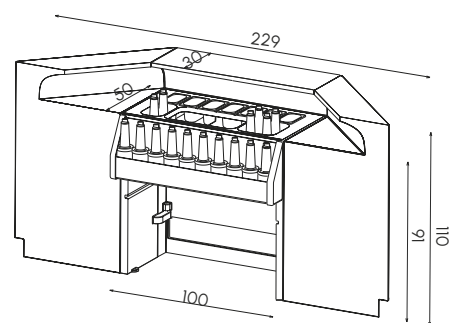

Misure tridimensionali del bancone con cocktail station
Counter three-dimensional measures with cocktail station

Caratteristiche di Cocktail station M
Cocktail station M features

Realizzata in 2 componenti in ABS PMMA alimentare facile da pulire. Installazione con aggancio rapido sia su Nova e Dublin. Installabile ad incasso a piano. Vasca ghiaccio con capienza fino a circa 60 kg. Separatore amovibile per ghiaccio a cubetti o spezzato. Piletta di scarico. 7 vani per vaschette H100 x L108 x W176 cad. 2 vani portabottiglie interni vasca (2 + 4). Vaschette e bottiglie non sono incluse.

Made of 2 components in food-grade PMMA ABS easy to clean. Installation with quick release both on Nova and Dublin. It can be installed recessed in a worktop. Ice tank with capacity up to about 60 kg. Removable separator for ice in cubes or minced. Drainage pipe. 7 compartments for bowls H100 x L108 x W176 each. 2 internal bottle rack compartments (2 + 4). Bowls and bottles are not included.