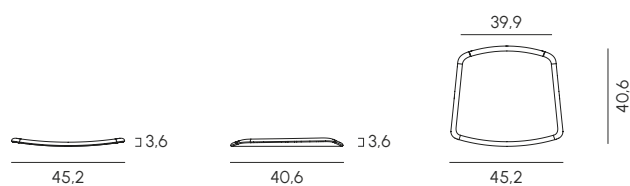

Cuscino per poltrona da pranzo
Fabric cushion for dining armchair