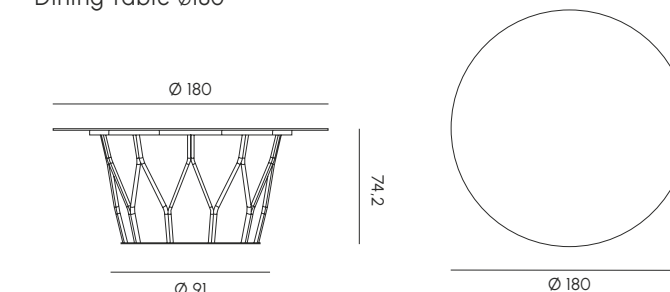

A large round table, MIMÌ is designed for moments of togetherness: up to ten people can sit comfortably, without the formality of a head of the table. The stackable aluminum base, fully recyclable, features an interwoven structure of tubes that creates a dynamic play of solids and voids, allowing light to pass through and visually lightening its footprint. The tabletop is available in porcelain stoneware or HPL, offering a versatile combination of materials to furnish outdoor living spaces without compromise. For more compact spaces or contract settings, the collection also includes two tables with a four-spoke base, also available in a mini version, with round or square tops ranging from 69 cm to 1 meter, depending on the chosen dimensions and materials.

Tavolo contract mini
Mini contract table

Tavolo contract 4 razze
4 spokes contract table

Tavolo da pranzo Ø160
Dining table Ø160

Tavolo da pranzo Ø180
Dining table Ø180

Struttura	Estruso di alluminio verniciato a polvere epossidiche
Piano	HPL, Gres porcellanato
Piedini	Materiale termoplastico
Telo di copertura impermeabile	Poliestere con superficie esterna resinata