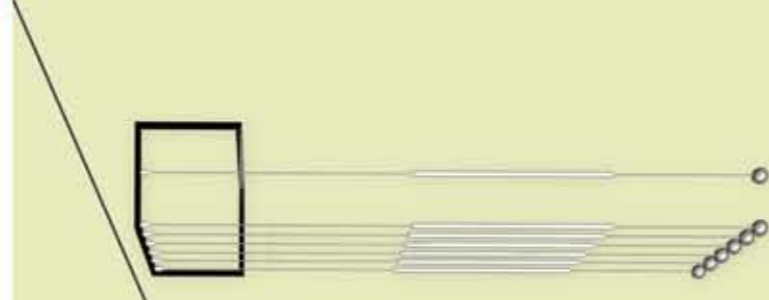

fix

robust

flexible
individual
transparent
adjustable

zero-Z DESIGN ©

Zero-Z design
Jasmijnstraat 6a
3732 EC De Bilt
030-2201297
info@zero-z-design.nl
www.zzd.nl

wireless

wireless

W i r e d r e s s

wiredress

art. no. G-510 007

art. no. G-512 007

made to be different

art. no. G-520 000

art. no. G-514 006