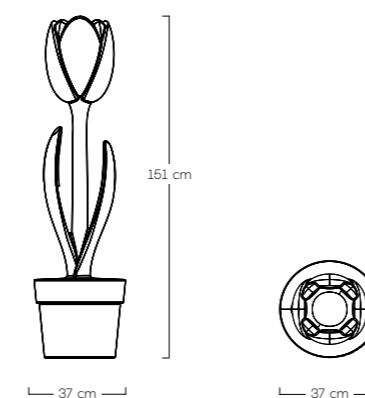

Piantane Tulip XL
Tulip XL standing lamps

Table

CE IP20

Material:
Poleasy

Net weight:
0,3 kg

Volume packaging:
0,01 mc

Finishing e colours:
IL: 110 trasparente
 388 orange
 404 lilac
 662 green

Cable length:
1,8 mt trasparet cable with plug

Switch:
- ON/OFF switch fitted on the power cord (IP20)

Power Input:
220-240V - 50/60Hz

Power Consumption:
1W

Light source:
G9 Led

Characteristic:
2700K - 55lm

Standing lamp

CE IP20

IP44

Material:
Poleasy

Finishing e colours:
IL: 110 trasparente
388 orange
404 lilac
662 green

Net weight:
7 kg

Cable length:
3 mt trasparente cable with plug (IP20)
2 mt black cable with plug (IP44)

Power Input:
220-240V - 50/60Hz
110-277V - 50/60Hz

Volume packaging:
0,22 mc

Switch:
- ON/OFF switch fitted on the power cord (IP20)
- Plug (IP44)

Power Consumption:
28W

Light source:
Fluorescent tube (T528W)

Characteristic:
4000K - 96lm

Deze informatie is afkomstig van de website van Zero-Z design.