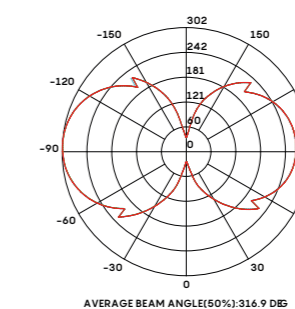

Standing lamp

CE IP20

IP44

Material:
Poleasy

Finishing e colours:
IL: 110 trasparente
388 orange
404 lilac
662 green

Net weight:
7 kg

Cable length:
3 mt trasparente cable with plug (IP20)
2 mt black cable with plug (IP44)

Power Input:
220-240V - 50/60Hz
110-277V - 50/60Hz

Volume packaging:
0,22 mc

Switch:
- ON/OFF switch fitted on the power cord (IP20)
- Plug (IP44)

Power Consumption:
28W

Light source:
Fluorescent tube (T528W)

Characteristic:
4000K - 96lm