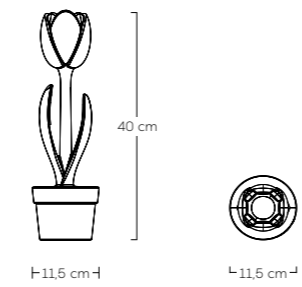

Piantane Tulip XL
Tulip XL standing lamps

Table

CE IP20

Material:
Poleasy

Net weight:
0,3 kg

Volume packaging:
0,01 mc

Finishing e colours:
IL: 110 trasparente
 388 orange
 404 lilac
 662 green

Cable length:
1,8 mt trasparet cable with plug

Material:
Poleasy

Finishing e colours:
IL: 110 trasparente
388 orange
404 lilac
662 green

Net weight:
7 kg

Cable length:
3 mt trasparente cable with plug (IP20)
2 mt black cable with plug (IP44)

Power Input:
220-240V - 50/60Hz
110-277V - 50/60Hz

Volume packaging:
0,22 mc

Switch:
- ON/OFF switch fitted on the power cord (IP20)
- Plug (IP44)

Power Consumption:
28W

Light source:
Fluorescent tube (T528W)

Characteristic:
4000K - 96lm

Deze informatie is afkomstig van de website van Zero-Z design.