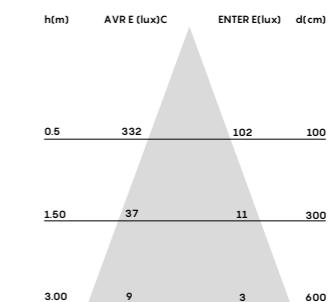

Standing lamp

CE IP20

IP44

Material:
Poleasy

Finishing e colours:
IL: 110 trasparente
388 orange
404 lilac
662 green

Net weight:
7 kg

Cable length:
3 mt trasparente cable with plug (IP20)
2 mt black cable with plug (IP44)

Power Input:
220-240V - 50/60Hz
110-277V - 50/60Hz

Volume packaging:
0,22 mc

Switch:
- ON/OFF switch fitted on the power cord (IP20)
- Plug (IP44)

Power Consumption:
28W

Light source:
Fluorescent tube (T528W)

Characteristic:
4000K - 96lm