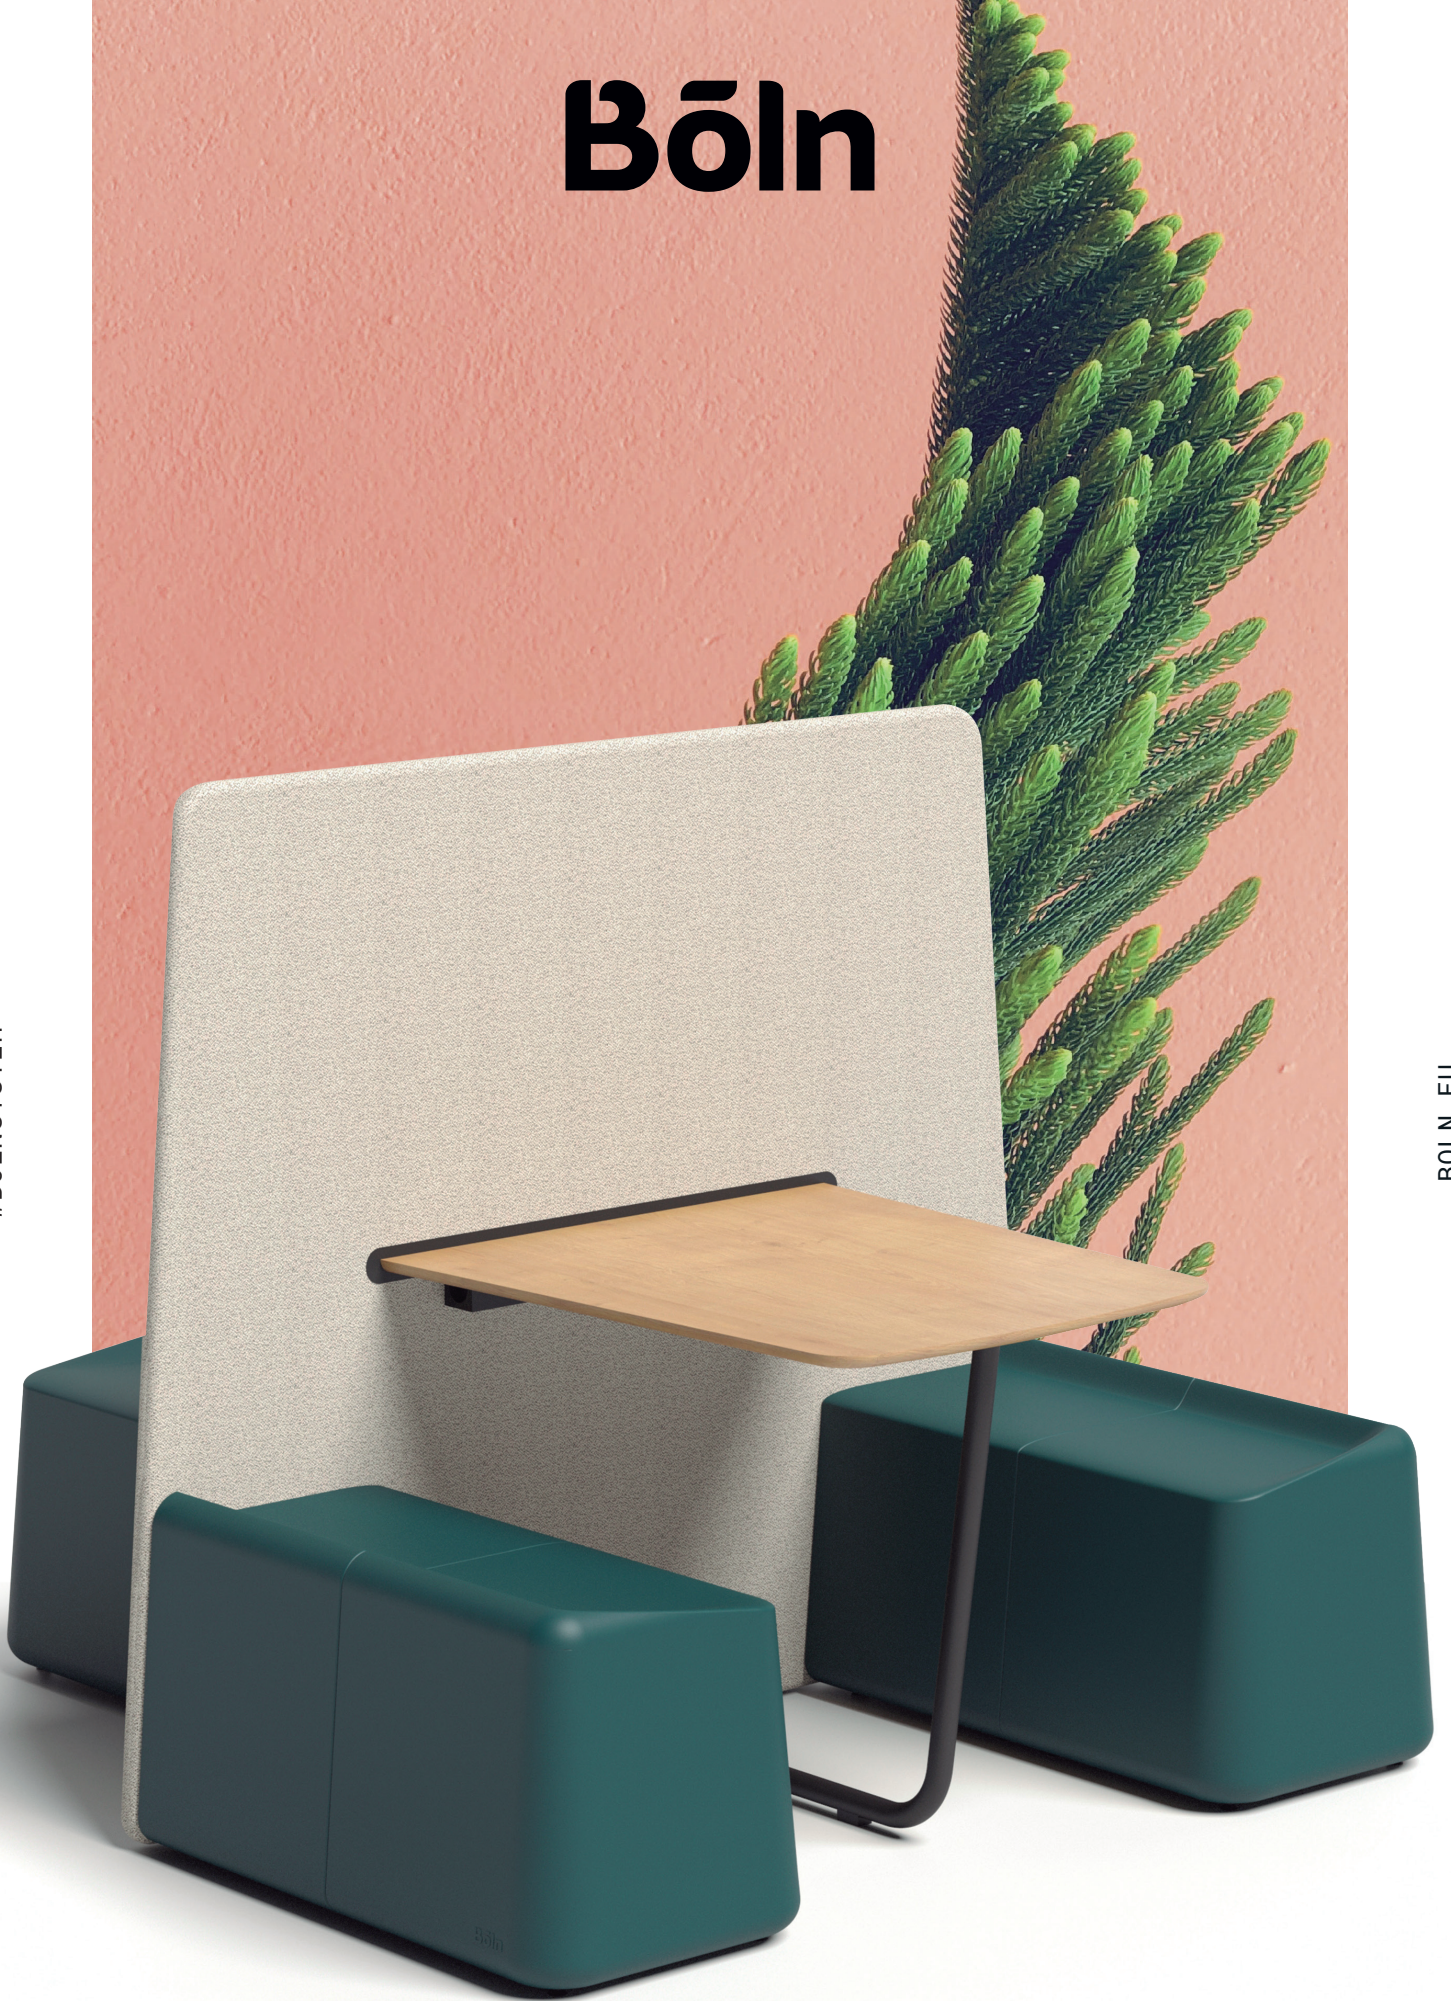

Bōln

#BOLNSYSTEM

BOLN . EU

SAREK

— DIVIDERS

Functional spaces

The range of Sarek accessories allows us to create settings of all types with panels, side tables or meeting tables or even workstations. Also, modules can integrate power outlets connected to technical floors.

Mobile and fixed arrangements

In environments that require flexibility, the weight of the modules is perfect to re-arrange them or to always keep the modules in the same place. Permanent structures used in shared spaces can be fixed with a clip.

Sarek
L deployé divider

Sarek
High Fabric Divider + Table

Sarek
High Fabric Divider

Sarek
Low Fabric Divider

METAL LACQUERED

UPHOLSTERY (GABRIEL)

BOARDS

Designers