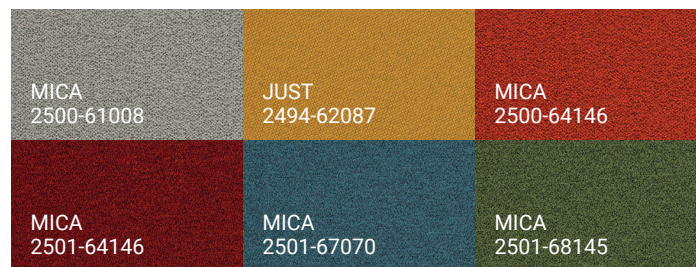

Sarek
L deployé divider

Sarek
High Fabric Divider + Table

Sarek
High Fabric Divider

Sarek
Low Fabric Divider

METAL LACQUERED

UPHOLSTERY (GABRIEL)

BOARDS

Designers