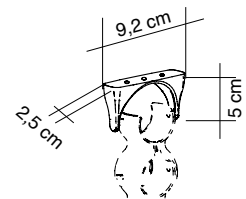

SPECIFICATION

Range: **BISS**

Design: **Giulio Iacchetti**

Codes: 1740-BO, 1740-GR

Codes: **1740-BO, 1740-GR**

Dimension: maximum length of composition 79 cm, internal diameter of each element 5 cm, external diameter of each element 7 cm.

Description: white or grey high-tech polymer cable duct used to meet a variety of cable laying requirements. The frame is made of 12 interlocked elements that swivel to 180°. The perforated upper attachment allows you to fit the cable duct under the desk top or vertically on a wall. The cable duct ends with a black round weight that rests on the floor in one point only without damaging it.

1740-BO

1740-GR

Assembly sequence of the elements Biss

L. max 79 cm

1740-GR

Deze informatie is afkomstig van de website van Zero-Z design.
Voor vragen, toelichting en meer informatie kunt u contact opnemen met: