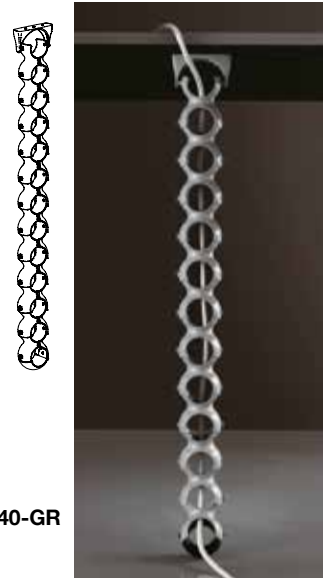

SPECIFICATION

Range: **BISS**

Design: **Giulio Iacchetti**

Codes: 1740-BO, 1740-GR

Codes: **1740-BO, 1740-GR**

Dimension: maximum length of composition 79 cm, internal diameter of each element 5 cm, external diameter of each element 7 cm.

Description: white or grey high-tech polymer cable duct used to meet a variety of cable laying requirements. The frame is made of 12 interlocked elements that swivel to 180°. The perforated upper attachment allows you to fit the cable duct under the desk top or vertically on a wall. The cable duct ends with a black round weight that rests on the floor in one point only without damaging it.

1740-BO

1740-GR

Assembly sequence of the elements Biss

L. max 79 cm

1740-GR

Deze informatie is afkomstig van de website van Zero-Z design.
Voor vragen, toelichting en meer informatie kunt u contact opnemen met: