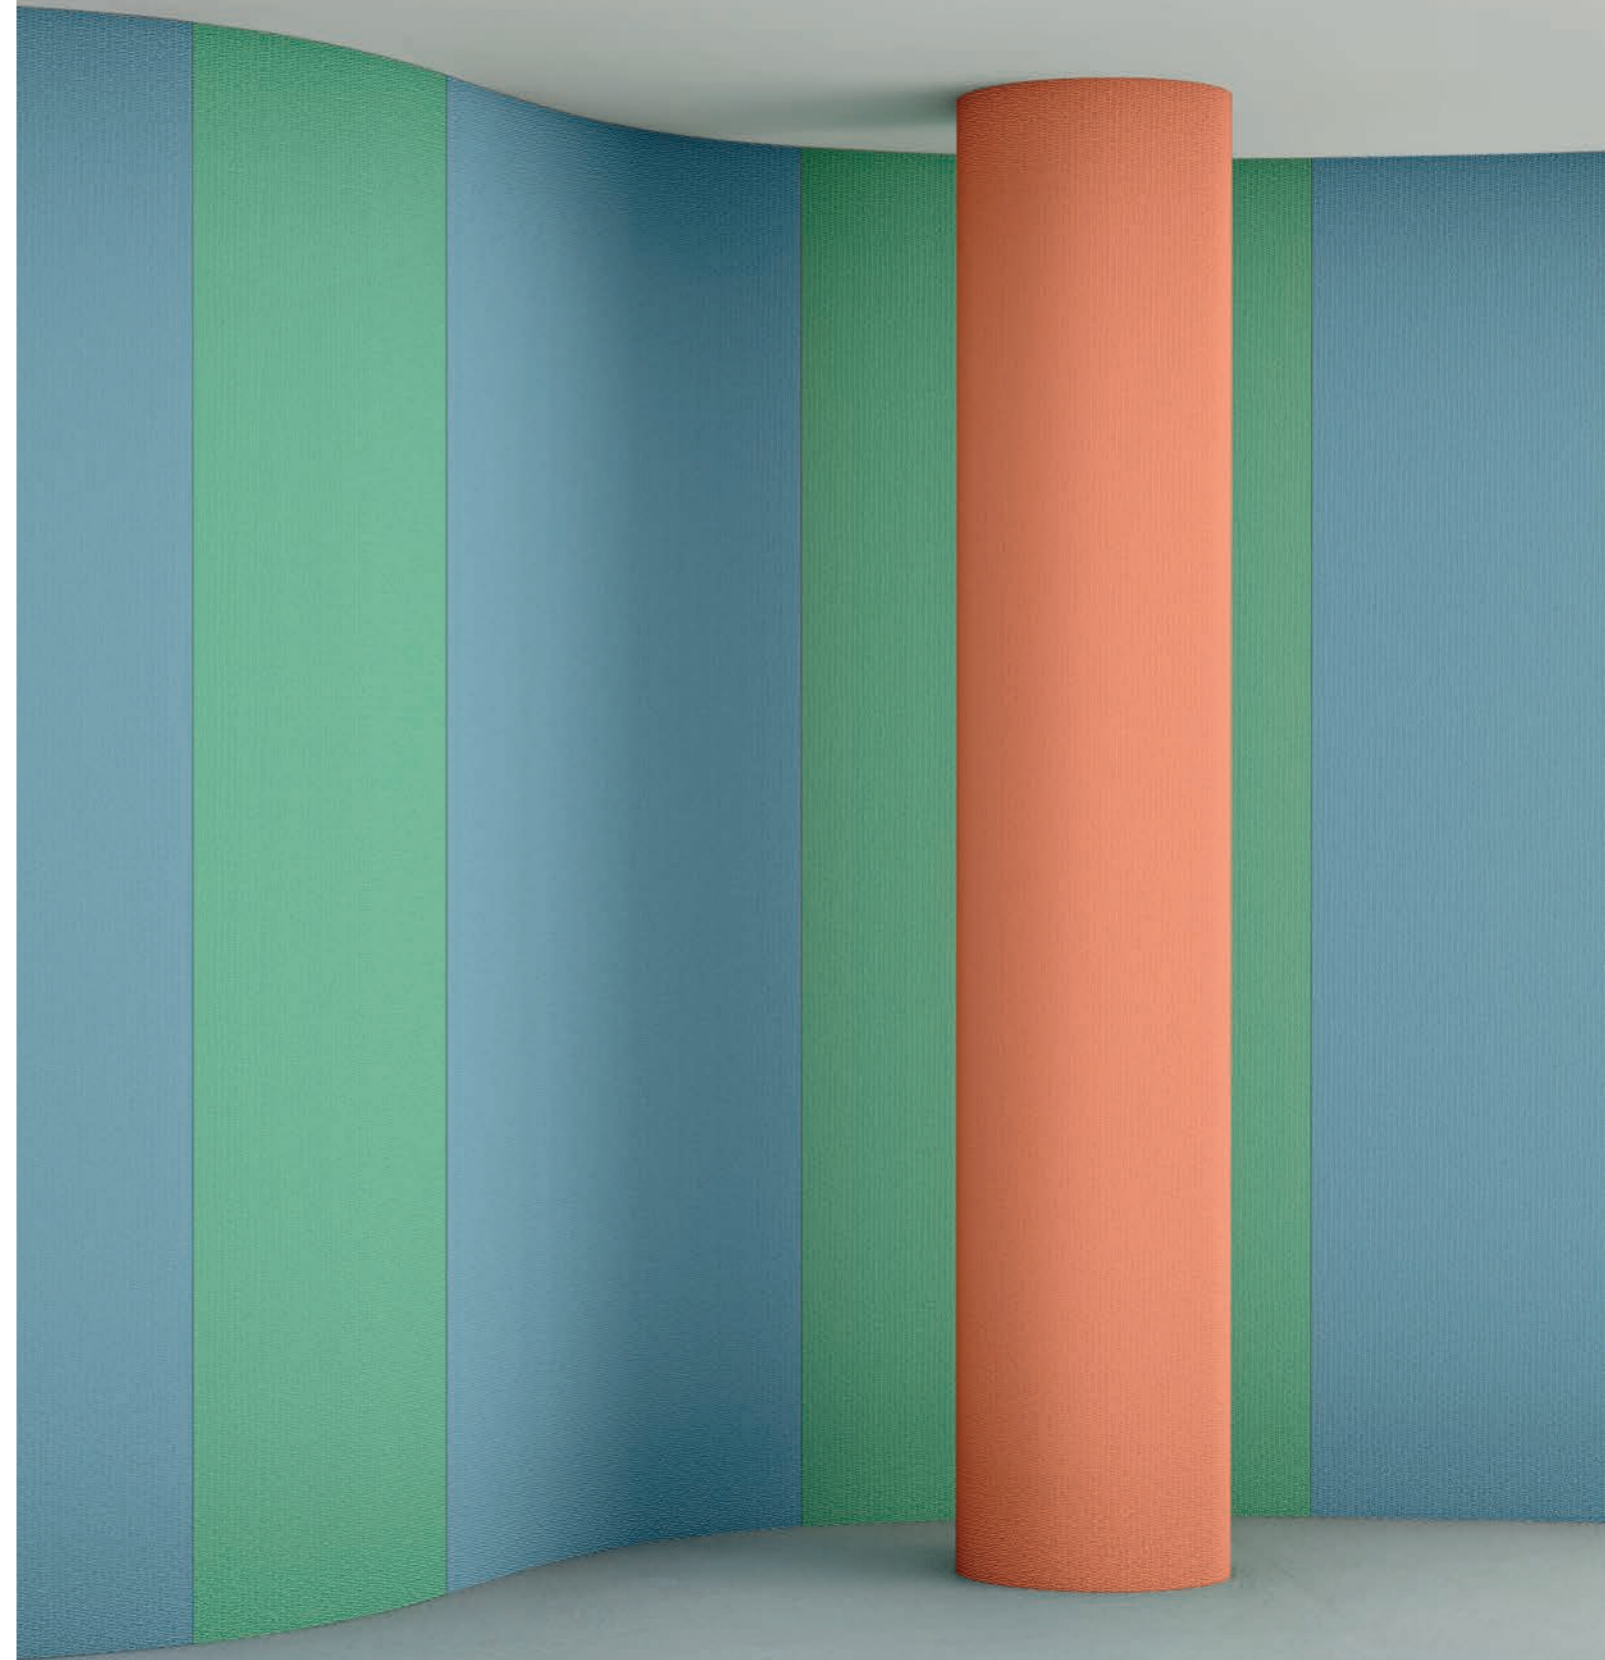

Snowcurtains - acoustic drapery
Snowcustom - acoustic wall panel

Fiber 6
609

Fiber 6
606

Fiber 7
700

Snowcustom - acoustic ceiling panel
Snowcurtains - acoustic drapery

Fiber 3
322

Fiber 3
320

Fiber 3
319