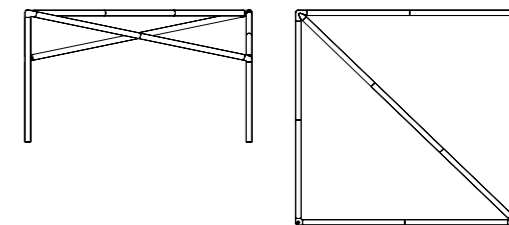

Misure H350 x L600 x W600 cm, diametro 15 cm
Measures

Struttura in alluminio e acciaio verniciato bianco
copertura in pvc
White painted aluminum and steel structure
with pvc ceiling

Piastre portanti necessarie
Self Supporting plates needed

Kite 6x6
Kite 6x6