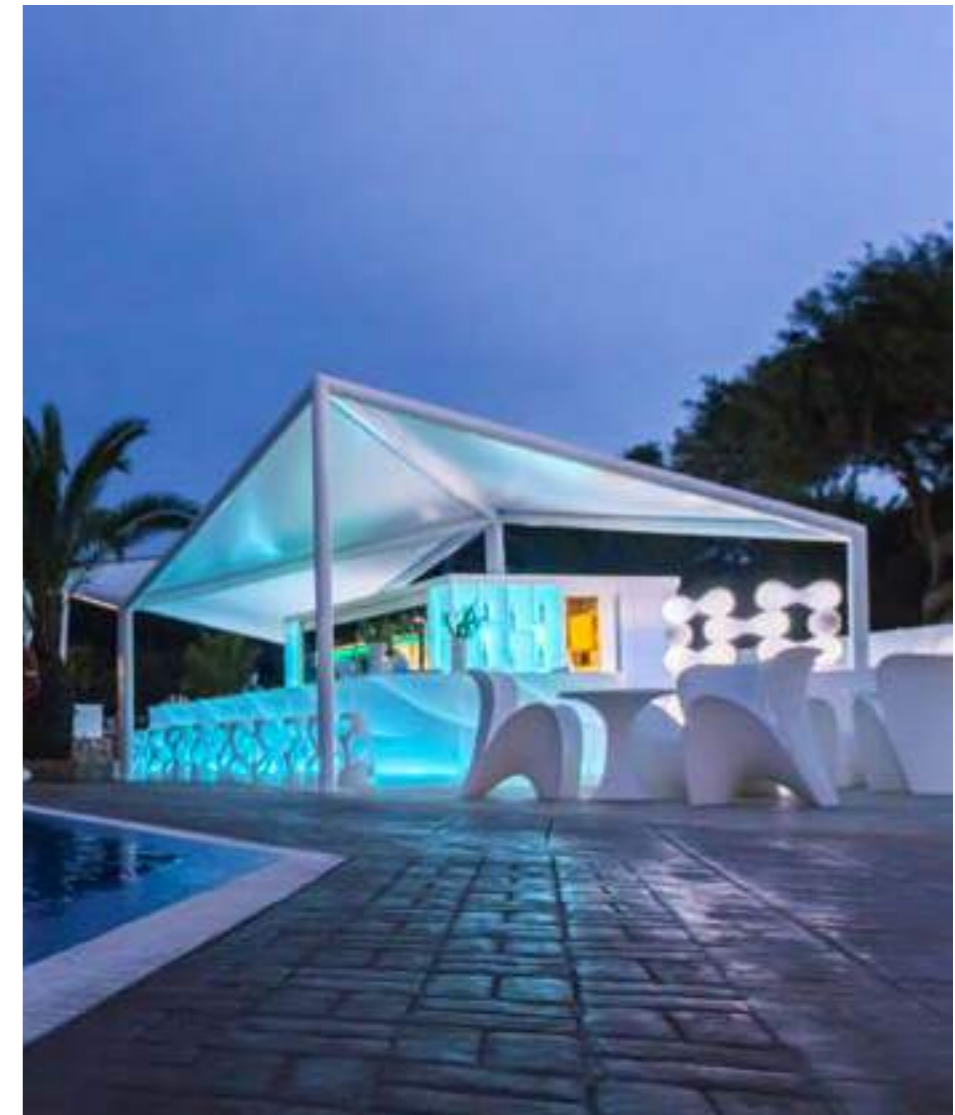

2019

FURNITURE

ITALIAN AESTHETIC

MYYOUR®

MYYOUR®

KITE

A photograph of a modern outdoor lounge area. The scene is set on a sandy beach with a clear blue sky and ocean in the background. In the foreground, there is a wooden deck with several small green plants. A large, white, rectangular canopy structure with a flat roof and white pillars covers the lounge area. Underneath the canopy, there are several white plastic chairs and small round tables. To the right, a tall, white, ribbed lamp stands on a wooden tripod base. In the background, there are more lounge furniture and beach umbrellas on the sand.

Bancone bar Baraonda
Baraonda bar counter

Display
Display

Misure H350 x L300 x W300 cm, diametro 15 cm
Measures

Struttura in alluminio e acciaio verniciato bianco
copertura in pvc
White painted aluminum and steel structure
with pvc ceiling

Piastre portanti necessarie
Self Supporting plates needed

Kite 6x6
Kite 6x6

Elegante ed evocativo come una vela Kite è la struttura ideale per ospitare le feste in giardino, per i ristoranti all'aperto, per i locali di qualsiasi tipo.

Elegant and evocative as a sail Kite is the ideal place to host a party in the garden, for outdoor restaurants, for clubs of any kind.

Deze informatie is afkomstig van de website van Zero-Z design.
Voor vragen, toelichting en meer informatie kunt u contact opnemen met: