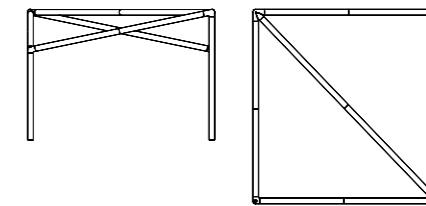

Bancone bar Baraonda
Baraonda bar counter

Display
Display

Misure H350 x L300 x W300 cm, diametro 15 cm
Measures

Struttura in alluminio e acciaio verniciato bianco
copertura in pvc
White painted aluminum and steel structure
with pvc ceiling

Piastre portanti necessarie
Self Supporting plates needed

Kite 3x3
Kite 3x3

Misure H350 x L400 x W400 cm, diametro 15 cm
Measures

Struttura in alluminio e acciaio verniciato bianco
copertura in pvc
White painted aluminum and steel structure
with pvc ceiling

Piastre portanti necessarie
Self Supporting plates needed

Kite 4x4
Kite 4x4

Misure H350 x L500 x W500 cm, diametro 15 cm
Measures

Struttura in alluminio e acciaio verniciato bianco
copertura in pvc
White painted aluminum and steel structure
with pvc ceiling

Piastre portanti necessarie
Self Supporting plates needed

Kite 5x5
Kite 5x5

Misure H350 x L600 x W600 cm, diametro 15 cm
Measures

Struttura in alluminio e acciaio verniciato bianco
copertura in pvc
White painted aluminum and steel structure
with pvc ceiling